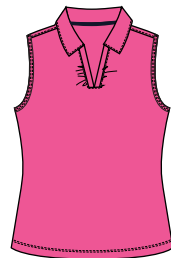

MX0904 CHARMING

Pique, Rounded Collar, Ruffled Button Placket, 100% Polyester Coolmax® Pink (4863), Powder Blue (5133), White (0013) S-XL B1900

MX0905 PARADISE

Pique, Button Placket, Ruffled Armhole, 100% Polyester Coolmax® Pink (4863), Powder Blue (5133), White (0013) S-XL B1800

MA0907 DREAMER

Jersey, Mandarin Collar, "U" Neck with Ruffles, 100% Polyester, White (0723), White (0733) S-XL B1800

MX4600 CRUISER SHORT

Stretch Woven, Button Closure, Adjustable Inside Elastic, 15" Outseam, 100% Polyester, Black (9993), Basic Navy (4883), Sand (1013), White (0013) 7-14 B1750

MX4602 DARLING SKORT

Stretch Woven, Back Elastic, Decorative Buckle, 12.5" Outseam, 95% Polyester, 5% Spandex, Basic Navy (4883), Sand (1013) 7-14 B1750

MX0906 PLAYDATE

Pique, Self Collar, Open Placket, Pleated Skirt, 100% Polyester Coolmax® Powder Blue (5133), Pink (4863), S-XL B2250

MA0903-3063 TWINKLE

Jersey, Self Collar, Open Placket with Shirring, 90% Polyester, 10% LYCRA® Hot Pink S-XL B1800

MA0900-3013 DAZZLED

Jersey, Self Collar, Open Placket, Piping, 82% Nylon, 18% Spandex, Frosted Rose S-XL B1800