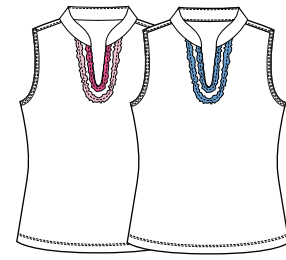

MX0904 CHARMING

Pique, Rounded Collar, Ruffled Button Placket, 100% Polyester Coolmax® Pink (4863), Powder Blue (5133), White (0013) S-XL B1900

MX0905 PARADISE

Pique, Button Placket, Ruffled Armhole, 100% Polyester Coolmax® Pink (4863), Powder Blue (5133), White (0013) S-XL B1800

MA0907 DREAMER

Jersey, Mandarin Collar, "U" Neck with Ruffles, 100% Polyester, White (0723), White (0733) S-XL B1800

MX4600 CRUISER SHORT

Stretch Woven, Button Closure, Adjustable Inside Elastic, 15" Outseam, 100% Polyester, Black (9993), Basic Navy (4883), Sand (1013), White (0013) 7-14 B1750

MX4602 DARLING SKORT

Stretch Woven, Back Elastic, Decorative Buckle, 12.5" Outseam, 95% Polyester, 5% Spandex, Basic Navy (4883), Sand (1013) 7-14 B1750

MX0906 PLAYDATE

Pique, Self Collar, Open Placket, Pleated Skirt, 100% Polyester Coolmax® Powder Blue (5133), Pink (4863), S-XL B2250

MA0903-3063 TWINKLE

Jersey, Self Collar, Open Placket with Shirring, 90% Polyester, 10% LYCRA® Hot Pink S-XL B1800

MA0900-3013 DAZZLED

Jersey, Self Collar, Open Placket, Piping, 82% Nylon, 18% Spandex, Frosted Rose S-XL B1800