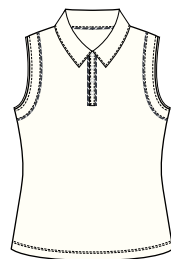

MX0904 CHARMING

Pique, Rounded Collar, Ruffled Button Placket, 100% Polyester Coolmax® Pink (4863), Powder Blue (5133), White (0013) S-XL B1900

MX0905 PARADISE

Pique, Button Placket, Ruffled Armhole, 100% Polyester Coolmax® Pink (4863), Powder Blue (5133), White (0013) S-XL B1800

MX4602 DARLING SKORT

Stretch Woven, Back Elastic, Decorative Buckle, 12.5" Outseam, 95% Polyester, 5% Spandex, Basic Navy (4883), Sand (1013) 7-14 B1750

MX0906 PLAYDATE

Pique, Self Collar, Open Placket, Pleated Skirt, 100% Polyester Coolmax® Powder Blue (5133), Pink (4863), S-XL B2250

MA0903-3063 TWINKLE

Jersey, Self Collar, Open Placket with Shirring, 90% Polyester, 10% LYCRA® Hot Pink S-XL B1800

MA0900-3013 DAZZLED

Jersey, Self Collar, Open Placket, Piping, 82% Nylon, 18% Spandex, Frosted Rose S-XL B1800

MA4606-3103 WHIMSY SKORT

Jersey, Elastic Waistband, Layered Flounces, 12" Outseam, SPF 45+ 88% Polyester, 12% LYCRA® Powder Pink S-XL B2000

ME0824-0024 LOVABLE

Performance Pique, Button Placket, Rope Piping, SPF 45+, 100% Polyester Vanilla S-XL B1950