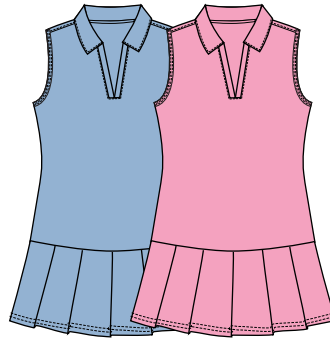

MX0904 CHARMING

Pique, Rounded Collar, Ruffled Button Placket, 100% Polyester Coolmax® Pink (4863), Powder Blue (5133), White (0013) S-XL B1900

MX0905 PARADISE

Pique, Button Placket, Ruffled Armhole, 100% Polyester Coolmax® Pink (4863), Powder Blue (5133), White (0013) S-XL B1800

MA0907 DREAMER

Jersey, Mandarin Collar, "U" Neck with Ruffles, 100% Polyester, White (0723), White (0733) S-XL B1800

MX4600 CRUISER SHORT

Stretch Woven, Button Closure, Adjustable Inside Elastic, 15" Outseam, 100% Polyester, Black (9993), Basic Navy (4883), Sand (1013), White (0013) 7-14 B1750

MX4602 DARLING SKORT

Stretch Woven, Back Elastic, Decorative Buckle, 12.5" Outseam, 95% Polyester, 5% Spandex, Basic Navy (4883), Sand (1013) 7-14 B1750

MX0906 PLAYDATE

Pique, Self Collar, Open Placket, Pleated Skirt, 100% Polyester Coolmax® Powder Blue (5133), Pink (4863), S-XL B2250

MA0903-3063 TWINKLE

Jersey, Self Collar, Open Placket with Shirring, 90% Polyester, 10% LYCRA® Hot Pink S-XL B1800

MA0900-3013 DAZZLED

Jersey, Self Collar, Open Placket, Piping, 82% Nylon, 18% Spandex, Frosted Rose S-XL B1800