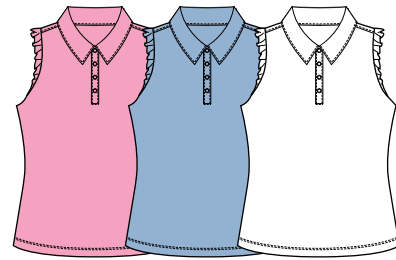

MX0904 CHARMING

Pique, Rounded Collar, Ruffled Button Placket, 100% Polyester Coolmax® Pink (4863), Powder Blue (5133), White (0013) S-XL B1900

MX0905 PARADISE

Pique, Button Placket, Ruffled Armhole, 100% Polyester Coolmax® Pink (4863), Powder Blue (5133), White (0013) S-XL B1800

MA0907 DREAMER

Jersey, Mandarin Collar, "U" Neck with Ruffles, 100% Polyester, White (0723), White (0733) S-XL B1800

MX4600 CRUISER SHORT

Stretch Woven, Button Closure, Adjustable Inside Elastic, 15" Outseam, 100% Polyester, Black (9993), Basic Navy (4883), Sand (1013), White (0013) 7-14 B1750

MX4602 DARLING SKORT

Stretch Woven, Back Elastic, Decorative Buckle, 12.5" Outseam, 95% Polyester, 5% Spandex, Basic Navy (4883), Sand (1013) 7-14 B1750

MX0906 PLAYDATE

Pique, Self Collar, Open Placket, Pleated Skirt, 100% Polyester Coolmax® Powder Blue (5133), Pink (4863), S-XL B2250