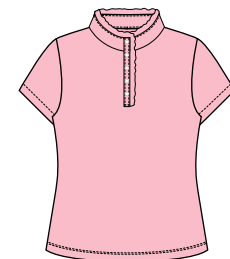

MA0907 DREAMER

Jersey, Mandarin Collar, "U" Neck with Ruffles, 100% Polyester, White (0723), White (0733) S-XL B1800

MX4600 CRUISER SHORT

Stretch Woven, Button Closure, Adjustable Inside Elastic, 15" Outseam, 100% Polyester, Black (9993), Basic Navy (4883), Sand (1013), White (0013) 7-14 B1750

MX4602 DARLING SKORT

Stretch Woven, Back Elastic, Decorative Buckle, 12.5" Outseam, 95% Polyester, 5% Spandex, Basic Navy (4883), Sand (1013) 7-14 B1750

MX0906 PLAYDATE

Pique, Self Collar, Open Placket, Pleated Skirt, 100% Polyester Coolmax® Powder Blue (5133), Pink (4863), S-XL B2250

MA0903-3063 TWINKLE

Jersey, Self Collar, Open Placket with Shirring, 90% Polyester, 10% LYCRA® Hot Pink S-XL B1800

MA0900-3013 DAZZLED

Jersey, Self Collar, Open Placket, Piping, 82% Nylon, 18% Spandex, Frosted Rose S-XL B1800

MA4606-3103 WHIMSY SKORT

Jersey, Elastic Waistband, Layered Flounces, 12" Outseam, SPF 45+ 88% Polyester, 12% LYCRA® Powder Pink S-XL B2000

ME0824-0024 LOVABLE

Performance Pique, Button Placket, Rope Piping, SPF 45+, 100% Polyester Vanilla S-XL B1950