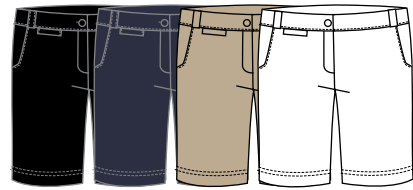

MX0904 CHARMING

Pique, Rounded Collar, Ruffled Button Placket, 100% Polyester Coolmax® Pink (4863), Powder Blue (5133), White (0013) S-XL B1900

MX0905 PARADISE

Pique, Button Placket, Ruffled Armhole, 100% Polyester Coolmax® Pink (4863), Powder Blue (5133), White (0013) S-XL B1800

MA0907 DREAMER

Jersey, Mandarin Collar, "U" Neck with Ruffles, 100% Polyester, White (0723), White (0733) S-XL B1800

MX4600 CRUISER SHORT

Stretch Woven, Button Closure, Adjustable Inside Elastic, 15" Outseam, 100% Polyester, Black (9993), Basic Navy (4883), Sand (1013), White (0013) 7-14 B1750

MX4602 DARLING SKORT

Stretch Woven, Back Elastic, Decorative Buckle, 12.5" Outseam, 95% Polyester, 5% Spandex, Basic Navy (4883), Sand (1013) 7-14 B1750

MX0906 PLAYDATE

Pique, Self Collar, Open Placket, Pleated Skirt, 100% Polyester Coolmax® Powder Blue (5133), Pink (4863), S-XL B2250

MD4600-5814 CRUISER SHORT

Stretch Woven, Button Closure, Adjustable Inside Elastic, 15" Outseam, SPF 45+, 96% Polyester, 4% LYCRA® Lake Blue 7-14 B1950

MD4606-1614 WHIMSY SKORT

Performance Jersey, Elastic Waistband, Layered Flounces, 12" Outseam, SPF 45+, 91% Polyester, 9% Spandex, Rectangles Print S-XL B1950