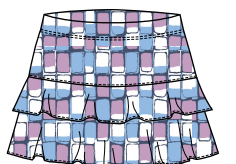

MA4606-3103 WHIMSY SKORT

Jersey, Elastic Waistband, Layered Flounces, 12" Outseam, SPF 45+ 88% Polyester, 12% LYCRA® Powder Pink S-XL B2000

ME0824-0024 LOVABLE

Performance Pique, Button Placket, Rope Piping, SPF 45+, 100% Polyester Vanilla S-XL B1950

ME0825-6154 CHARM

Performance Pique, Button Placket, Collar & Placket Ruffle, SPF 45+, 100% Polyester, Pink Quartz S-XL B1950

ME4609-5044 FANCY SKORT

Stretch Woven, Gathers, Piping, Back Waistband Elastic, 12" Outseam, SPF 45+, 100% Polyester, Midnight Navy 7-14 B1950

girls

MD0821-0014 GLAM

Performance Jersey, Mock Neck, Open Placket, SPF 45+, 91% Polyester, 9% Spandex, White S-XL B1950

MD0823-5064 FANTASTIC

Performance Jersey, Mandarin Collar, Snap Placket, SPF 45+, 91% Polyester, 9% Spandex, Iris S-XL B1950

MD4600-5814 CRUISER SHORT

Stretch Woven, Button Closure, Adjustable Inside Elastic, 15" Outseam, SPF 45+, 96% Polyester, 4% LYCRA® Lake Blue 7-14 B1950

MD4606-1614 WHIMSY SKORT

Performance Jersey, Elastic Waistband, Layered Flounces, 12" Outseam, SPF 45+, 91% Polyester, 9% Spandex, Rectangles Print S-XL B1950