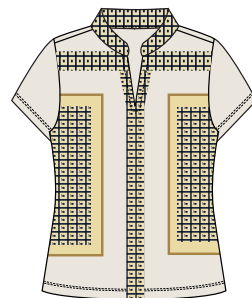

GX4224-504X TECH CAPRI

Classic Fit, Stretch Woven, Tonal Trims, 21" Inseam, SPF 45+
94% Polyester, 6% Spandex
Midnight Navy 2-18
B3850

GF4293-0935 AMY CAPRI

Classic Fit, Sateen Woven, Waistband Tabs, Decorative Buttons, 21" Inseam, SPF 45+
97% Cotton, 3% LYCRA®
Caramel 2-18
B3950

GX4226-504X MODERN FIT ANKLE PANT

Modern Fit, Stretch Twill, Ankle Length, Jean Pocket, 27" Inseam, SPF 45+
100% Polyester
Midnight Navy 2-16
B3950

GX4162-504X TECH PANT

Classic Fit, Stretch Woven, Tonal Trims, 32" Inseam, SPF 45+
94% Polyester, 6% Spandex
White (001X), Chino (114X), Midnight Navy 2-18
B4000