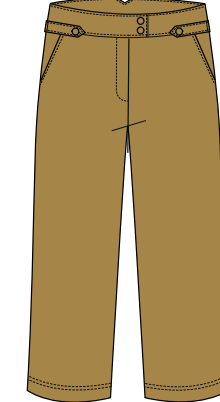

GF0713-5045 CHERYL

Performance Jersey, Johnny Collar, Ribbed Placket, SPF 45+
91% Polyester, 9% Spandex
Midnight Navy XS-XXL
B3450

GF0695-0915 SHANNON

Shimmer Jersey, Functional Cuffs, Snaps, SPF 45+
93% Polyester, 7% Spandex
Buttercream XS-XL
B3950

GX4224-504X TECH CAPRI

Classic Fit, Stretch Woven, Tonal Trims, 21" Inseam, SPF 45+
94% Polyester, 6% Spandex
Midnight Navy 2-18
B3850

GF4293-0935 AMY CAPRI

Classic Fit, Sateen Woven, Waistband Tabs, Decorative Buttons, 21" Inseam, SPF 45+
97% Cotton, 3% LYCRA®
Caramel 2-18
B3950

GX4226-504X MODERN FIT ANKLE PANT

Modern Fit, Stretch Twill, Ankle Length, Jean Pocket, 27" Inseam, SPF 45+
100% Polyester
Midnight Navy 2-16
B3950

GX4162-504X TECH PANT

Classic Fit, Stretch Woven, Tonal Trims, 32" Inseam, SPF 45+
94% Polyester, 6% Spandex
White (001X), Chino (114X), Midnight Navy 2-18
B4000