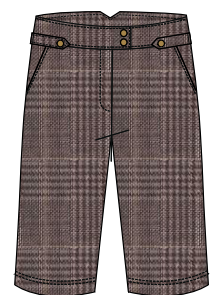

GF4295-6435 AMY PANT

Classic Fit, Stretch Woven, Waistband Tabs, Decorative Buttons, 31.5" Inseam, SPF 45+
63% Polyester, 33% Rayon, 4% Spandex
Lurex Plaid 2-18
B4450

GF0730-6415 JULES DRESS

Shimmer Jersey, Square Neck, Elbow Sleeve, Shorties, 36.5" Length, SPF 45+
93% Polyester, 7% Spandex
Deco Print XS-XL
B4950

HX9100-001X SECRET SOCK

Mock Sock, Breathable, Ventilation
54% Cotton, 44% Spandex,
1% Nylon, 1% Rubber
White OSFA
B500

GX9006-504X IDOL SOCK

Arch Support, Ventilation
50% Polyester Coolmax®,
40% Nylon, 10% Spandex
White / Navy OSFA
B650

GF4268-6415 ALEXIS SKORT

Shimmer Jersey, Straight Pull On, Side Pockets, 18" Outseam, SPF 45+
93% Polyester, 7% Spandex
Deco Print XS-XL
B4250

GF4292-5045 SOFIA SKORT

Classic Fit, Stretch Woven, Pleats, Decorative Buttons, Side Zip, 20" Outseam, SPF 45+
100% Polyester
Midnight Navy 2-16
B3950