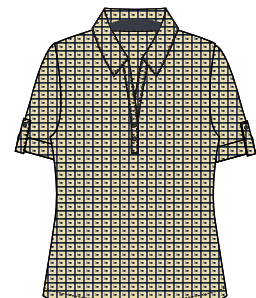

GX4224-504X TECH CAPRI

Classic Fit, Stretch Woven, Tonal Trims, 21" Inseam, SPF 45+
94% Polyester, 6% Spandex
Midnight Navy 2-18
B3850

GF4293-0935 AMY CAPRI

Classic Fit, Sateen Woven, Waistband Tabs, Decorative Buttons, 21" Inseam, SPF 45+
97% Cotton, 3% LYCRA®
Caramel 2-18
B3950

GX4226-504X MODERN FIT ANKLE PANT

Modern Fit, Stretch Twill, Ankle Length, Jean Pocket, 27" Inseam, SPF 45+
100% Polyester
Midnight Navy 2-16
B3950

GX4162-504X TECH PANT

Classic Fit, Stretch Woven, Tonal Trims, 32" Inseam, SPF 45+
94% Polyester, 6% Spandex
White (001X), Chino (114X), Midnight Navy 2-18
B4000

GF0715-6425 MARIE

Shimmer Jersey, Mandarin Neck, Open Placket, SPF 45+
93% Polyester, 7% Spandex
Deco Pieces Print XS-XL
B3950

GF0714-0915 JOYCE

Shimmer Jersey, Open Placket with Hook Closure, Crystals, SPF 45+
93% Polyester, 7% Spandex
Buttercream XS-XL
B3450