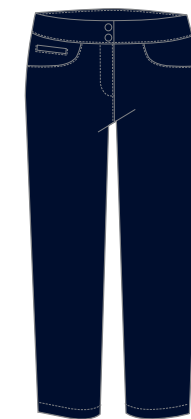

GF0723-5045 ANDREA SWEATER

Midweight Sweater, Mock Neck, Full Zipper, Swarovski® Crystal Stones
60% Cotton, 40% Rayon
Midnight Navy XS-XL
B4750

GF0721-0025 MICHELLE SWEATER

Midweight Cable Knit Sweater, Convertible Collar
60% Cotton, 40% Rayon
Vanilla XS-XL
B4250

GF0713-5045 CHERYL

Performance Jersey, Johnny Collar, Ribbed Placket, SPF 45+
91% Polyester, 9% Spandex
Midnight Navy XS-XXL
B3450

GF0695-0915 SHANNON

Shimmer Jersey, Functional Cuffs, Snaps, SPF 45+
93% Polyester, 7% Spandex
Buttercream XS-XL
B3950

GX4224-504X TECH CAPRI

Classic Fit, Stretch Woven, Tonal Trims, 21" Inseam, SPF 45+
94% Polyester, 6% Spandex
Midnight Navy 2-18
B3850

GF4293-0935 AMY CAPRI

Classic Fit, Sateen Woven, Waistband Tabs, Decorative Buttons, 21" Inseam, SPF 45+
97% Cotton, 3% LYCRA®
Caramel 2-18
B3950

GX4226-504X MODERN FIT ANKLE PANT

Modern Fit, Stretch Twill, Ankle Length, Jean Pocket, 27" Inseam, SPF 45+
100% Polyester
Midnight Navy 2-16
B3950

GX4162-504X TECH PANT

Classic Fit, Stretch Woven, Tonal Trims, 32" Inseam, SPF 45+
94% Polyester, 6% Spandex
White (001X), Chino (114X), Midnight Navy 2-18
B4000