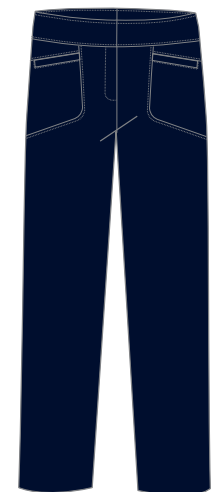

GF0713-5045 CHERYL

Performance Jersey, Johnny Collar, Ribbed Placket, SPF 45+
91% Polyester, 9% Spandex
Midnight Navy XS-XXL
B3450

GF0695-0915 SHANNON

Shimmer Jersey, Functional Cuffs, Snaps, SPF 45+
93% Polyester, 7% Spandex
Buttercream XS-XL
B3950

GX4224-504X TECH CAPRI

Classic Fit, Stretch Woven, Tonal Trims, 21" Inseam, SPF 45+
94% Polyester, 6% Spandex
Midnight Navy 2-18
B3850

GF4293-0935 AMY CAPRI

Classic Fit, Sateen Woven, Waistband Tabs, Decorative Buttons, 21" Inseam, SPF 45+
97% Cotton, 3% LYCRA®
Caramel 2-18
B3950

GX4226-504X MODERN FIT ANKLE PANT

Modern Fit, Stretch Twill, Ankle Length, Jean Pocket, 27" Inseam, SPF 45+
100% Polyester
Midnight Navy 2-16
B3950

GX4162-504X TECH PANT

Classic Fit, Stretch Woven, Tonal Trims, 32" Inseam, SPF 45+
94% Polyester, 6% Spandex
White (001X), Chino (114X), Midnight Navy 2-18
B4000