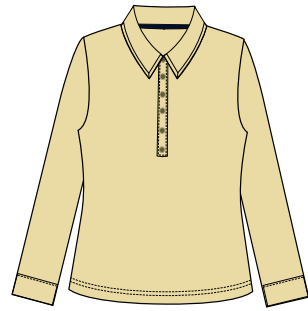

GF0695-0915 SHANNON

Shimmer Jersey, Functional Cuffs, Snaps, SPF 45+
93% Polyester, 7% Spandex
Buttercream XS-XL
B3950