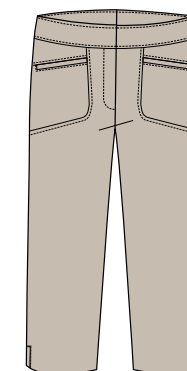

GX4224-114X TECH CAPRI

Classic Fit, Stretch Woven, Tonal Trims, 21" Inseam, SPF 45+ 94% Polyester, 6% Spandex Chino 2-18 B3850