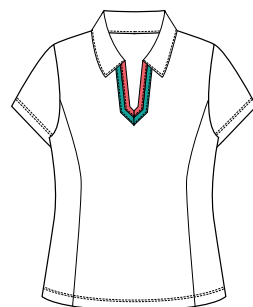

GA0679-0015 SHORESIDE

Performance Pique, Framed Open Placket, SPF 45+ 100% Polyester White XS-XL B3450