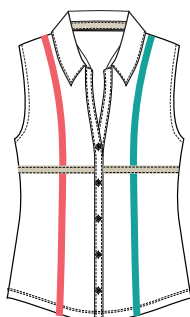

**GA0352-2675 VICTORY**

Performance Jersey, Convertible Collar, Front Zipper, SPF 45+ 91% Polyester, 9% Spandex Summer Blossom Print XS-XXL B3750

**GA0653 NANCY**

Performance Pique, Open Placket with Hidden Hook Closure, SPF 45+ 100% Polyester Sea Salt (4475), Coral Reef (2485) XS-XL B3250

**GA0657-2765 SALLY**

Performance Pique, Mock Neck, Snap Placket, SPF 45+ 100% Polyester Abstraction Print XS-XL B4250

**GA0659-0015 VICKY SWEATER SHELL**

Fine Gauge Sweater Shell, Boat Neck 60% Cotton, 40% Rayon White XS-XL B3950

**GA0658-2485 THERESA DRESS**

Cotton Blend, Snap Placket, Pockets, Shorties, 36.5" Length, SPF 45+ 48% Cotton, 47% Modal®, 5% LYCRA® Coral Reef XS-XL B4950

**GA0654-0015 DLGA**

Performance Pique, Button Front, Shirttail Hem, SPF 45+ 100% Polyester White XS-XL B3450