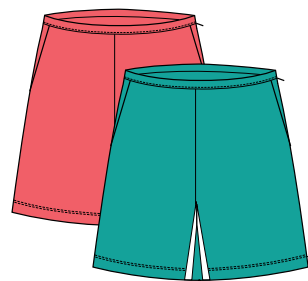

**GA0658-2485 THERESA DRESS**

Cotton Blend, Snap Placket, Pockets, Shorties, 36.5" Length, SPF 45+ 48% Cotton, 47% Modal®, 5% LYCRA® Coral Reef XS-XL B4950

**GA0654-0015 DLGA**

Performance Pique, Button Front, Shirttail Hem, SPF 45+ 100% Polyester White XS-XL B3450

**GA0580-4475 SANDBAR SWEATER**

Cable Knit Cardigan Sweater, Agoya Shell Buttons 60% Cotton, 40% Rayon Sea Salt XS-XL B3950

**GB0580-0014 SANDBAR SWEATER**

Cable Knit Cardigan Sweater, Agoya Shell Buttons 60% Cotton, 40% Rayon White XS-XL B3950

**GX4224-114X TECH CAPRI**

Classic Fit, Stretch Woven, Tonal Trims, 21" Inseam, SPF 45+ 94% Polyester, 6% Spandex Chino 2-18 B3850

**GA4268-2675 ALEXIS SKORT**

Performance Jersey, Straight Pull On, Side Pockets, 18" Outseam, SPF 45+ 91% Polyester, 9% Spandex Summer Blossom Print XS-XL B4250

**GA4268-2695 ALEXIS SKORT**

Performance Jersey, Straight Pull On, Side Pockets, 18" Outseam, SPF 45+ 91% Polyester, 9% Spandex Criss Cross Print XS-XL B4250

**GA4270 CARMEN SKORT**

Modern Fit, Sateen Woven, Inverted Pleat, Side Zip, 18" Outseam, SPF 45+ 97% Cotton, 3% LYCRA® Coral Reef (2485), Sea Salt (4475) 2-16 B3950