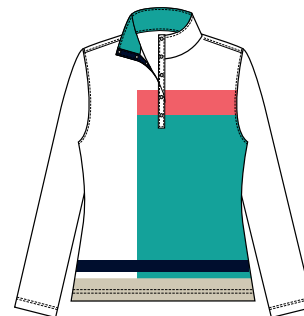

# SUMMER DAYS

*The beautiful prints and colors in our Summer Days Collection make every day a great day!*

**GA0652-2685 MADELINE**

Performance Pique, Baseball Collar, Open Placket, SPF 45+ 100% Polyester Diamante Print XS-XL B3750

**GA0352-2675 VICTORY**

Performance Jersey, Convertible Collar, Front Zipper, SPF 45+ 91% Polyester, 9% Spandex Summer Blossom Print XS-XXL B3750

**GA0653 NANCY**

Performance Pique, Open Placket with Hidden Hook Closure, SPF 45+ 100% Polyester Sea Salt (4475), Coral Reef (2485) XS-XL B3250

**GA0657-2765 SALLY**

Performance Pique, Mock Neck, Snap Placket, SPF 45+ 100% Polyester Abstraction Print XS-XL B4250

**GA0659-0015 VICKY SWEATER SHELL**

Fine Gauge Sweater Shell, Boat Neck 60% Cotton, 40% Rayon White XS-XL B3950

**GA0658-2485 THERESA DRESS**

Cotton Blend, Snap Placket, Pockets, Shorties, 36.5" Length, SPF 45+ 48% Cotton, 47% Modal®, 5% LYCRA® Coral Reef XS-XL B4950

**GA0654-0015 DLGA**

Performance Pique, Button Front, Shirttail Hem, SPF 45+ 100% Polyester White XS-XL B3450