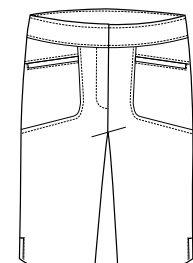

**GX4224-114X TECH CAPRI**

Classic Fit, Stretch Woven, Tonal Trims, 21" Inseam, SPF 45+ 94% Polyester, 6% Spandex Chino 2-18 B3850

**GA4268-2675 ALEXIS SKORT**

Performance Jersey, Straight Pull On, Side Pockets, 18" Outseam, SPF 45+ 91% Polyester, 9% Spandex Summer Blossom Print XS-XL B4250

**GA4268-2695 ALEXIS SKORT**

Performance Jersey, Straight Pull On, Side Pockets, 18" Outseam, SPF 45+ 91% Polyester, 9% Spandex Criss Cross Print XS-XL B4250

**GA4270 CARMEN SKORT**

Modern Fit, Sateen Woven, Inverted Pleat, Side Zip, 18" Outseam, SPF 45+ 97% Cotton, 3% LYCRA® Coral Reef (2485), Sea Salt (4475) 2-16 B3950