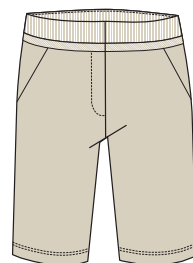

**GA4268-2695 ALEXIS SKORT**

Performance Jersey, Straight Pull On, Side Pockets, 18" Outseam, SPF 45+ 91% Polyester, 9% Spandex Criss Cross Print XS-XL B4250

**GA4270 CARMEN SKORT**

Modern Fit, Sateen Woven, Inverted Pleat, Side Zip, 18" Outseam, SPF 45+ 97% Cotton, 3% LYCRA® Coral Reef (2485), Sea Salt (4475) 2-16 B3950

**GX4160-001X TECH SHORT**

Classic Fit, Stretch Woven, Tonal Trims, 21" Outseam, SPF 45+ 94% Polyester, 6% Spandex White 2-18 B3500

**GX4225-504X MODERN FIT SHORT**

Modern Fit, Stretch Twill, Jean Pocket, 19" Outseam, SPF 45+ 100% Polyester, Midnight Navy 2-16 B3500

**CX9000 FITNESS VISOR**

Performance Jersey, SPF 45+ 91% Polyester, 9% Spandex Midnight Navy (504X), White (001X), Chino (114X), OSFA B750

**GA4271-4475 ERIN SHORT**

Modern Fit, Sateen Woven, Belt Loops, Back Pocket, 20" Outseam, SPF 45+ 97% Cotton, 3% LYCRA® Sea Salt 2-18 B3750

**GA4250-1145 NAPA SHORT**

Classic Fit, Stretch Woven, Waistband Insert, Back Pocket, 21" Outseam, SPF 45+ 96% Polyester, 4% Spandex Chino 2-18 B3950

**HX9101-2695 ACE SOCK**

No Show Sock, Breathable, Ventilation 60% Polyester Coolmax®, 15% Nylon, 23% LYCRA®, 2% Rubber Criss Cross Print OSFA B500