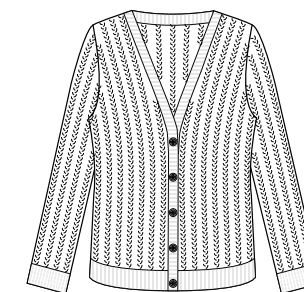

GB0580-0014 SANDBAR SWEATER

Cable Knit Cardigan Sweater, Agoya Shell Buttons 60% Cotton, 40% Rayon White XS-XL B3950