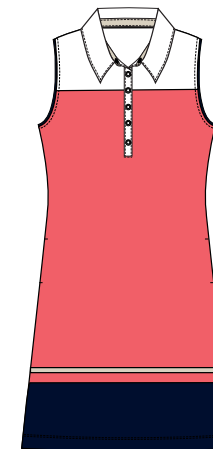

# SUMMER DAYS

*The beautiful prints and colors in our Summer Days Collection make every day a great day!*

**GA0652-2685 MADELINE**

Performance Pique, Baseball Collar, Open Placket, SPF 45+ 100% Polyester Diamante Print XS-XL B3750

**GA0352-2675 VICTORY**

Performance Jersey, Convertible Collar, Front Zipper, SPF 45+ 91% Polyester, 9% Spandex Summer Blossom Print XS-XXL B3750

**GA0653 NANCY**

Performance Pique, Open Placket with Hidden Hook Closure, SPF 45+ 100% Polyester Sea Salt (4475), Coral Reef (2485) XS-XL B3250

**GA0657-2765 SALLY**

Performance Pique, Mock Neck, Snap Placket, SPF 45+ 100% Polyester Abstraction Print XS-XL B4250

**GA0659-0015 VICKY SWEATER SHELL**

Fine Gauge Sweater Shell, Boat Neck 60% Cotton, 40% Rayon White XS-XL B3950

**GA0658-2485 THERESA DRESS**

Cotton Blend, Snap Placket, Pockets, Shorties, 36.5" Length, SPF 45+ 48% Cotton, 47% Modal®, 5% LYCRA® Coral Reef XS-XL B4950

**GA0654-0015 DLGA**

Performance Pique, Button Front, Shirttail Hem, SPF 45+ 100% Polyester White XS-XL B3450