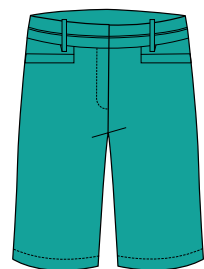

**GA4268-2695 ALEXIS SKORT**

Performance Jersey, Straight Pull On, Side Pockets, 18" Outseam, SPF 45+ 91% Polyester, 9% Spandex Criss Cross Print XS-XL B4250

**GA4270 CARMEN SKORT**

Modern Fit, Sateen Woven, Inverted Pleat, Side Zip, 18" Outseam, SPF 45+ 97% Cotton, 3% LYCRA® Coral Reef (2485), Sea Salt (4475) 2-16 B3950

**GX4160-001X TECH SHORT**

Classic Fit, Stretch Woven, Tonal Trims, 21" Outseam, SPF 45+ 94% Polyester, 6% Spandex White 2-18 B3500

**GX4225-504X MODERN FIT SHORT**

Modern Fit, Stretch Twill, Jean Pocket, 19" Outseam, SPF 45+ 100% Polyester, Midnight Navy 2-16 B3500

**CX9000 FITNESS VISOR**

Performance Jersey, SPF 45+ 91% Polyester, 9% Spandex Midnight Navy (504X), White (001X), Chino (114X), OSFA B750

**GA4271-4475 ERIN SHORT**

Modern Fit, Sateen Woven, Belt Loops, Back Pocket, 20" Outseam, SPF 45+ 97% Cotton, 3% LYCRA® Sea Salt 2-18 B3750

**GA4250-1145 NAPA SHORT**

Classic Fit, Stretch Woven, Waistband Insert, Back Pocket, 21" Outseam, SPF 45+ 96% Polyester, 4% Spandex Chino 2-18 B3950

**HX9101-2695 ACE SOCK**

No Show Sock, Breathable, Ventilation 60% Polyester Coolmax®, 15% Nylon, 23% LYCRA®, 2% Rubber Criss Cross Print OSFA B500