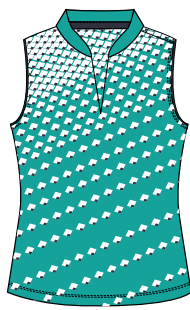

# SUMMER DAYS

*The beautiful prints and colors in our Summer Days Collection make every day a great day!*

**GA0652-2685 MADELINE**

Performance Pique, Baseball Collar, Open Placket, SPF 45+ 100% Polyester Diamante Print XS-XL B3750

**GA0352-2675 VICTORY**

Performance Jersey, Convertible Collar, Front Zipper, SPF 45+ 91% Polyester, 9% Spandex Summer Blossom Print XS-XXL B3750

**GA0653 NANCY**

Performance Pique, Open Placket with Hidden Hook Closure, SPF 45+ 100% Polyester Sea Salt (4475), Coral Reef (2485) XS-XL B3250

**GA0657-2765 SALLY**

Performance Pique, Mock Neck, Snap Placket, SPF 45+ 100% Polyester Abstraction Print XS-XL B4250

**GA0659-0015 VICKY SWEATER SHELL**

Fine Gauge Sweater Shell, Boat Neck 60% Cotton, 40% Rayon White XS-XL B3950