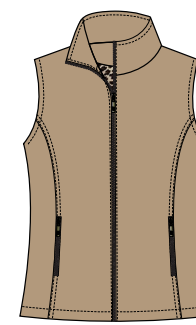

Wild
SPIRIT

GD0466-2755 SPIN

Performance Jersey, Convertible Collar, Snaps, SPF 45+ 91% Polyester, 9% Spandex Serengeti Print XS-XL B3750

GD0688-1275 AMELIA

Shimmer Jersey, Shoulder Insert, Piping, Zipper, SPF 45+ 93% Polyester, 7% Spandex Espresso XS-XL B3250

GD0688-2495 AMELIA

Shimmer Jersey, Shoulder Insert, Piping, Zipper, SPF 45+ 93% Polyester, 7% Spandex Candied Apple XS-XL B3250

GD0694-2635 MARY

Brushed Jersey, Mock Neck, Zipper, SPF 45+ 92% Polyester, 8% Spandex Fierce Print XS-XL B4250

GD0555-1265 LEXI VEST

Sateen Woven, Print Lining, Pockets, Full Zip, SPF 45+ 97% Cotton, 3% LYCRA® Toffee XS-XL B4950

GD0698-1275 CAROL JACKET

Textured Knit, Mock Neck, Zipper, Pockets, SPF 45+ 93% Polyester, 7% Spandex Espresso XS-XL B4450