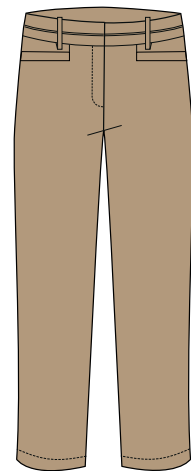

GX4225-999X MODERN FIT SHORT

Modern Fit, Stretch Twill, Jean Pocket, 19" Outseam, SPF 45+ 100% Polyester, Black (999X) 2-16 B3500

GD4242-2585 KINGSTON SHORT

Modern Fit, Stretch Woven, Button Closure, Back Pocket, 21" Outseam, SPF 45+ 64% Polyester, 34% Rayon, 2% Spandex Espresso Herringbone 2-18 B3950

GX4224-999X TECH CAPRI

Classic Fit, Stretch Woven, Tonal Trims, 21" Inseam, SPF 45+ 94% Polyester, 6% Spandex Black 2-18 B3850

GD4282-2585 KINGSTON PANT

Modern Fit, Stretch Woven, Button Closure, Back Pocket, 31.5" Inseam, SPF 45+ 64% Polyester, 34% Rayon, 2% Spandex Espresso Herringbone 2-16 B4450

GD0668-0025 HEATHER

Shimmer Jersey, Notch Collar & Sleeve, Open Placket with Ring, SPF 45+ 93% Polyester, 7% Spandex Vanilla XS-XL B3750

GD0691-2635 EVELYN

Performance Jersey, Side Vents, Snaps, Back Pleats, SPF 45+ 91% Polyester, 9% Spandex Fierce Print XS-XXL B3950

GD0695-0025 SHANNON

Brushed Jersey, Functional Cuffs, Snaps, SPF 45+ 92% Polyester, 8% Spandex Vanilla XS-XL B3950

GD4281-1265 ERIN ANKLE PANT

Modern Fit, Sateen Woven, Belt Loops, Back Pocket, 28" Inseam, SPF 45+ 97% Cotton, 3% LYCRA® Toffee 2-18 B4250