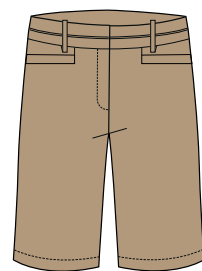

GD0542-1265 BRISTOL SWEATER

Fine Gauge Textured Cardigan, Single Button Closure, Lapel 60% Cotton, 40% Rayon Toffee XS-XL B3950

GD0618-2635 CORSICA DRESS

Performance Jersey, Square Neck, Cap Sleeve, Pockets, Shorties, 36.5" Length, SPF 45+ 91% Polyester, 9% Spandex Fierce Print XS-XL B4950

GX9005-706X ICON SOCK

Arch Support, Ventilation 50% Polyester Coolmax®, 40% Nylon, 10% Spandex, Champagne OSFA B650

HX9100-001X SECRET SOCK

Mock Sock, Breathable, Ventilation 54% Cotton, 44% Spandex, 1% Nylon, 1% Rubber White OSFA B500

GD4202-2635 FUN SKORT

Performance Jersey, Straight Pull-On, Front & Back Pockets, 18" Outseam, SPF 45+ 91% Polyester, 9% Spandex Fierce Print XS-XL B4250

GD4283 ERIN SKORT

Modern Fit, Sateen Woven, Belt Loops, Back Pocket, 18" Outseam, SPF 45+ 97% Cotton, 3% LYCRA® Candied Apple (2495) Espresso (1275) 2-16 B3950

GD4271-1265 ERIN SHORT

Modern Fit, Sateen Woven, Belt Loops, Back Pocket, 20" Outseam, SPF 45+ 97% Cotton, 3% LYCRA® Toffee 2-18 B3750

CX9000 FITNESS VISOR

Comfortable Lightweight Fit, Shades the Eyes, Prevents Glare, SPF 45+ 91% Polyester, 9% Spandex Black (999X), Fierce Print (263X), OSFA B750