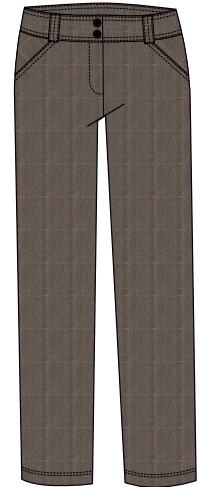

GD0692-1275 JENNY

Shimmer Jersey, Novelty Collar & Neckline, Zipper, Rivets, SPF 45+ 93% Polyester, 7% Spandex Espresso XS-XL B3450

GD0692-0025 JENNY

Shimmer Jersey, Novelty Collar & Neckline, Zipper, Rivets, SPF 45+ 93% Polyester, 7% Spandex Vanilla XS-XL B3450

GX4225-999X MODERN FIT SHORT

Modern Fit, Stretch Twill, Jean Pocket, 19" Outseam, SPF 45+ 100% Polyester, Black (999X) 2-16 B3500

GD4242-2585 KINGSTON SHORT

Modern Fit, Stretch Woven, Button Closure, Back Pocket, 21" Outseam, SPF 45+ 64% Polyester, 34% Rayon, 2% Spandex Espresso Herringbone 2-18 B3950

GX4224-999X TECH CAPRI

Classic Fit, Stretch Woven, Tonal Trims, 21" Inseam, SPF 45+ 94% Polyester, 6% Spandex Black 2-18 B3850

GD4282-2585 KINGSTON PANT

Modern Fit, Stretch Woven, Button Closure, Back Pocket, 31.5" Inseam, SPF 45+ 64% Polyester, 34% Rayon, 2% Spandex Espresso Herringbone 2-16 B4450