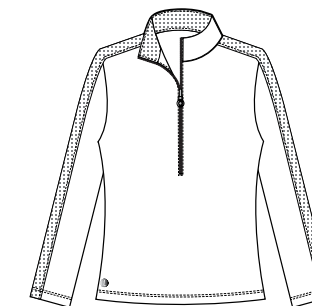

TX2046-999X SHAPEWEAR DRESS

Performance Jersey, Aeration Mesh Inserts, All in One Body Shaper (Compression Bra / Shorties), 32" Length, SPF 45+
91% Polyester, 9% Spandex
Black S-XXL
B4250

TF2042-9995 TYLER

GX0443-001X EVERLASTING

Lightweight Texture, Mock Neck, Zipper, SPF 45+
92% Polyester, 8% Spandex
White S-XL
B3500

TX6863-999X FOREHAND

Compression Performance Jersey, Straight Leg, Zip Pockets, 21" Inseam, SPF 45+
85% Polyester, 15% Spandex
Black XS-XXL
B3250