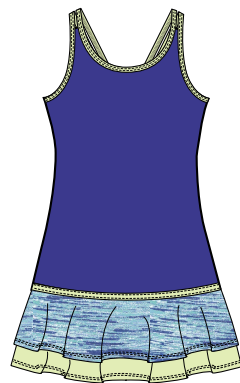

JUNE
GIRLS

KB0826-5975 GENUINE

Performance Space Dye, SPF 45+
96% Polyester, 4% Spandex
La Mer S-XL
B1750

KB0827-0015 SINCERE

Performance Jersey, Space Dye
Inserts, SPF 45+
91% Polyester, 9% Spandex
White S-XL
B1750

IB5005-0015 NELLY

Performance Jersey, Flutter Sleeve,
Contrast Piping at Neck, SPF 45+
91% Polyester, 9% Spandex
White 2T-6X
B1450

IB5004-4465 OLIVIA

Performance Jersey, Johnny Collar,
SPF 45+
91% Polyester, 9% Spandex
Citrus Lemon 2T-6X
B1450

IB5101-2575 FIONA

Performance Jersey, Shorties, SPF
45+
91% Polyester, 9% Spandex
Ultramarine 2T-6X
B1450

IB5001-5975 MIRABELLE

Performance Space Dye, Three Tiered
Flounce, SPF 45+
96% Polyester, 4% Spandex
La Mer 2T-6X
B1950

KB0829-5975 ELATED

Performance Space Dye, SPF 45+
96% Polyester, 4% Spandex
La Mer S-XL
B2250

KB0802-2575 CAROLINE DRESS

Performance Jersey / Space Dye,
Double Tiered Flounce,
26" Length, SPF 45+
91% Polyester, 9% Spandex
Ultramarine S-XL
B2250