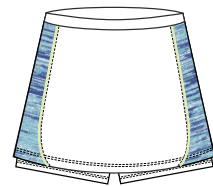

JUNE
GIRLS

KB0826-5975 GENUINE

Performance Space Dye, SPF 45+
96% Polyester, 4% Spandex
La Mer S-XL
B1750

KB0827-0015 SINCERE

Performance Jersey, Space Dye
Inserts, SPF 45+
91% Polyester, 9% Spandex
White S-XL
B1750

KB0828-5975 SPIRITED

Performance Space Dye,
Adjustable Drawstring, SPF 45+
96% Polyester, 4% Spandex
La Mer Space Dye S-XL
B1950

KB4508-0015 GABRIELA

Performance Jersey, Space Dye
Inserts, Shorties, SPF 45+
91% Polyester, 9% Spandex
White S-XL
B1950