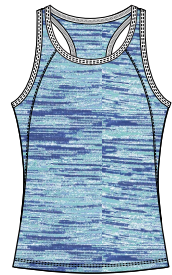

JUNE
GIRLS

KB0826-5975 GENUINE

Performance Space Dye, SPF 45+
96% Polyester, 4% Spandex
La Mer S-XL
B1750

KB0827-0015 SINCERE

Performance Jersey, Space Dye
Inserts, SPF 45+
91% Polyester, 9% Spandex
White S-XL
B1750

KB0828-5975 SPIRITED

Performance Space Dye,
Adjustable Drawstring, SPF 45+
96% Polyester, 4% Spandex
La Mer Space Dye S-XL
B1950

KB4508-0015 GABRIELA

Performance Jersey, Space Dye
Inserts, Shorties, SPF 45+
91% Polyester, 9% Spandex
White S-XL
B1950

IB5005-0015 NELLY

Performance Jersey, Flutter Sleeve,
Contrast Piping at Neck, SPF 45+
91% Polyester, 9% Spandex
White 2T-6X
B1450

IB5004-4465 OLIVIA

Performance Jersey, Johnny Collar,
SPF 45+
91% Polyester, 9% Spandex
Citrus Lemon 2T-6X
B1450