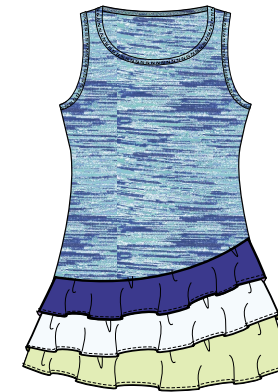

IB5101-2575 FIONA

Performance Jersey, Shorties, SPF
45+
91% Polyester, 9% Spandex
Ultramarine 2T-6X
B1450

IB5001-5975 MIRABELLE

Performance Space Dye, Three Tiered
Flounce, SPF 45+
96% Polyester, 4% Spandex
La Mer 2T-6X
B1950