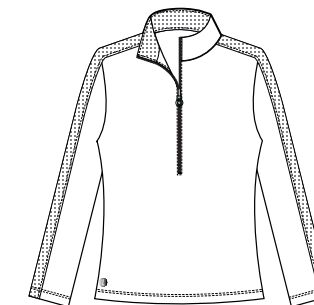

TC3412-6085 GOOD GAME

Modern Fit, Performance Jersey, 25"
Length, SPF 45+
91% Polyester, 9% Spandex
Begonia XS-XL
B2750

TC3316-0015 NUOTO

Performance Jersey, Raglan Sleeve,
23" Length, SPF 45+
91% Polyester, 9% Spandex
White XS-XXL
B2950

TC3414-0015 ESTHER

Performance Jersey, 32" Length,
SPF 45+
91% Polyester, 9% Spandex
White XS-XXL
B3750

TX2046-999X SHAPEWEAR DRESS

Performance Jersey, Areation Mesh Inserts,
All in One Body Shaper (Compression Bra /
Shorties), 32" Length, SPF 45+
91% Polyester, 9% Spandex
Black S-XXL
B4250

TC3415-6085 BACK SWING

Performance Jersey, 23" Length,
SPF 45+
91% Polyester, 9% Spandex
Begonia XS-XXL
B2950

GX0443-001X EVERLASTING

Lightweight Texture, Mock Neck,
Zipper, SPF 45+
92% Polyester, 8% Spandex
White S-XL
B3500