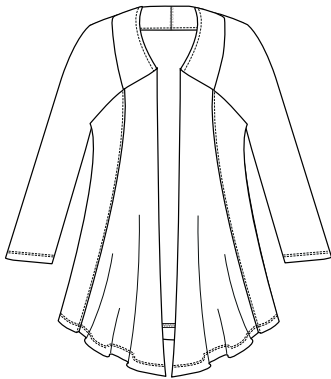

YOGA

**YE2138-5875 DRISHTI**

Modern Fit, Performance Jersey, Twisted Straps, Shirring, 25" Length, SPF 45+  
91% Polyester, 9% Spandex  
Very Berry XS-XL  
B2950

**TE2130-5985 ALEXANDRA**

Modern Fit, Performance Space Dye, Shirring, 25" Length, SPF 45+  
96% Polyester, 4% Spandex  
Shadows XS-XXL  
B2950

**YB3966-0015 ASHTANGA**

Modern Fit, Performance Jersey, Shirring, 25" Length, SPF 45+  
91% Polyester, 9% Spandex  
White XS-XL  
B2950

**YE2137 LOTUS**

Performance Jersey, Compression Bra, 23" Length, SPF 45+  
91% Polyester, 9% Spandex  
Black (9995), Very Berry (5875) XS-XL  
B2950

**YE3965-5985 HATHA**

Performance Space Dye, Draped Front, No Closure, SPF 45+  
96% Polyester, 4% Spandex  
Shadows XS-XL  
B2950

**YB3965-0015 HATHA**

Performance Jersey, Draped Front, No Closure, SPF 45+  
91% Polyester, 9% Spandex  
White XS-XL  
B2950

**YA3093-9993 SHANTI**

Performance Jersey, Shirring at Waist, 32" Length, SPF 45+  
91% Polyester, 9% Spandex  
Black XS-XL  
B2950

**YE3998-5985 ANGA**

Modern Fit, Performance Space Dye, Wrap Front, 25" Length, SPF 45+  
96% Polyester, 4% Spandex  
Shadows XS-XL  
B2950