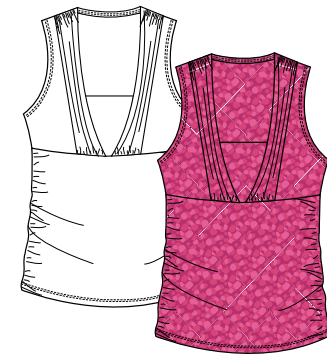

YOGA

TC3834-4955 LULA

Modern Fit, Performance Jersey, 25" Length, SPF 45+
91% Polyester, 9% Spandex
Variegated Dot XS-XL
B2950

YB3998-9995 ANGA

Modern Fit, Performance Jersey, Wrap Front, 25" Length, SPF 45+
91% Polyester, 9% Spandex
Black XS-XL
B2950

3966 ASHTANGA

Modern Fit, Performance Jersey, Shirring, 25" Length, SPF 45+
91% Polyester, 9% Spandex
White (YB3966-0015),
Variegated Dot (YC3966-4955) XS-XL
B2950

TC3412-6085 GOOD GAME

Modern Fit, Performance Jersey, 25" Length, SPF 45+
91% Polyester, 9% Spandex
Begonia XS-XL
B2750

YC6062-4955 OHM

Performance Jersey, Back Vents, 20" Inseam, SPF 45+
91% Polyester, 9% Spandex
Variegated Dot XS-XL
B2950

AC6145-9994 PERSEVERE

Performance Jersey, Hidden Pocket, Reflective Logos, 12" Inseam, SPF 45+
91% Polyester, 9% Spandex
Black XS-XL
B1950

CX9500-999X LAURETTE

10" Shoulder Strap Drop, 2 Outside and 4 Inside Pockets, Inner Zip Pocket, Magnetic Closure
Cotton Canvas, Faux Leather
Black One Size 21" | 6" | 16"
B3500