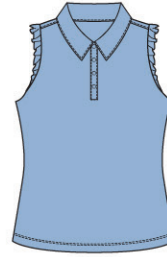

into the blue

february

MX0904 CHARMING
Pique, Rounded Collar, Ruffled Button Placket,
100% Polyester Coolmax™,
Powder Blue (5133), WHITE (0013), S-XL
B1900

MX0905 PARADISE
Pique, Button Placket, Ruffled Armhole,
100% Polyester Coolmax™,
Powder Blue (5133), White (0013), S-XL
B1800

MB0907-0733 DREAMER
Pique, Mandarin Collar, "U" Neck with Ruffles,
100% Polyester, White, S-XL
B1800

MX0906-5133 PLAYDATE
Pique, Self Collar, Open Placket, Pleated Skirt,
100% Polyester Coolmax™,
Powder Blue, S-XL
B2250

MX4600 CRUISER SHORT
Stretch Woven, Button Closure,
Adjustable Inside Elastic,
15" Outseam, 100% Polyester,
White (0013), Black (9993), 7-14
B1750

MX4603 CHALLENGER SKORT
Performance Knit, Elastic Waistband,
12" Outseam, 94% Polyester, 6% Spandex,
White (0013), Black (9993), S-XL
B1750