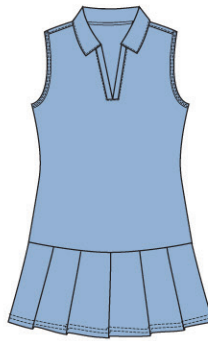

into the blue

february

MX0904 CHARMING
Pique, Rounded Collar, Ruffled Button Placket,
100% Polyester Coolmax™,
Powder Blue (5133), WHITE (0013), S-XL
B1900

MX0905 PARADISE
Pique, Button Placket, Ruffled Armhole,
100% Polyester Coolmax™,
Powder Blue (5133), White (0013), S-XL
B1800

MB0907-0733 DREAMER
Pique, Mandarin Collar, "U" Neck with Ruffles,
100% Polyester, White, S-XL
B1800

MX0906-5133 PLAYDATE
Pique, Self Collar, Open Placket, Pleated Skirt,
100% Polyester Coolmax™,
Powder Blue, S-XL
B2250

MX4600 CRUISER SHORT
Stretch Woven, Button Closure,
Adjustable Inside Elastic,
15" Outseam, 100% Polyester,
White (0013), Black (9993), 7-14
B1750

MX4603 CHALLENGER SKORT
Performance Knit, Elastic Waistband,
12" Outseam, 94% Polyester, 6% Spandex,
White (0013), Black (9993), S-XL
B1750