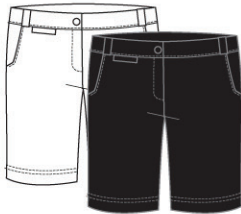

into the blue

february

MX0904 CHARMING
Pique, Rounded Collar, Ruffled Button Placket,
100% Polyester Coolmax™,
Powder Blue (5133), WHITE (0013), S-XL
B1900

MX0905 PARADISE
Pique, Button Placket, Ruffled Armhole,
100% Polyester Coolmax™,
Powder Blue (5133), White (0013), S-XL
B1800

MB0907-0733 DREAMER
Pique, Mandarin Collar, "U" Neck with Ruffles,
100% Polyester, White, S-XL
B1800

MX0906-5133 PLAYDATE
Pique, Self Collar, Open Placket, Pleated Skirt,
100% Polyester Coolmax™,
Powder Blue, S-XL
B2250

MX4600 CRUISER SHORT
Stretch Woven, Button Closure,
Adjustable Inside Elastic,
15" Outseam, 100% Polyester,
White (0013), Black (9993), 7-14
B1750

MX4603 CHALLENGER SKORT
Performance Knit, Elastic Waistband,
12" Outseam, 94% Polyester, 6% Spandex,
White (0013), Black (9993), S-XL
B1750

KD4502-0743 AVA
Performance Comfort Knit, Light blue shorties,
SPF 45+, 78% Polyester, 12% Lycra™,
Blue Argyle, XS-XL
B1750