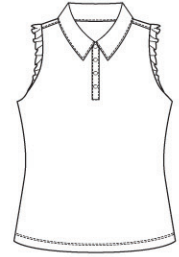

into the blue

february

MX0904 CHARMING
Pique, Rounded Collar, Ruffled Button Placket,
100% Polyester Coolmax™,
Powder Blue (5133), WHITE (0013), S-XL
B1900

MX0905 PARADISE
Pique, Button Placket, Ruffled Armhole,
100% Polyester Coolmax™,
Powder Blue (5133), White (0013), S-XL
B1800

MB0907-0733 DREAMER
Pique, Mandarin Collar, "U" Neck with Ruffles,
100% Polyester, White, S-XL
B1800

MX0906-5133 PLAYDATE
Pique, Self Collar, Open Placket, Pleated Skirt,
100% Polyester Coolmax™,
Powder Blue, S-XL
B2250

MX4600 CRUISER SHORT
Stretch Woven, Button Closure,
Adjustable Inside Elastic,
15" Outseam, 100% Polyester,
White (0013), Black (9993), 7-14
B1750

MX4603 CHALLENGER SKORT
Performance Knit, Elastic Waistband,
12" Outseam, 94% Polyester, 6% Spandex,
White (0013), Black (9993), S-XL
B1750