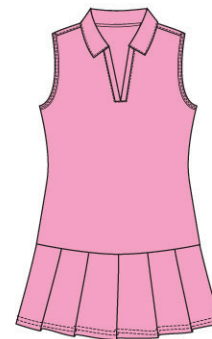

MX0904 CHARMING
Pique, Rounded Collar, Ruffled Button Placket,
100% Polyester Coolmax™,
Pink (4863), Powder Blue (5133), White (0013), S-XL
B1900

MX0905 PARADISE
Pique, Button Placket, Ruffled Armhole,
100% Polyester Coolmax™,
Pink (4863), Powder Blue (5133), White (0013), S-XL
B1800

MX4602 DARLING SKORT
Stretch Woven, Back Elastic, Decorative Buckle,
12.5" Outseam 95% Polyester, 5% Spandex,
Basic Navy (4883), Sand (1013), 7-14
B1750

MX4603 CHALLENGER SKORT
Performance Knit, Elastic Waistband, 12" Outseam,
94% Polyester, 6% Spandex,
White (0013), Black (9993), S-XL
B1750

KC4502-0753 AVA
Performance Comfort Knit, Light Pink Shorties,
SPF 45+, 78% Polyester, 12% Lycra™,
Pink Argyle, XS-XL
B1750

KC4502-0743 AVA
Performance Comfort Knit, Light Pink Shorties,
SPF 45+, 78% Polyester, 12% Lycra™,
Blue Argyle, XS-XL
B1750

MX0906-5133 PLAYDATE
Pique, Self Collar, Open Placket, Pleated Skirt,
100% Polyester Coolmax™,
Powder Blue, S-XL
B2250

MX0906-4863 PLAYDATE
Pique, Self Collar, Open Placket, Pleated Skirt,
100% Polyester Coolmax™,
Pink, S-XL
B2250