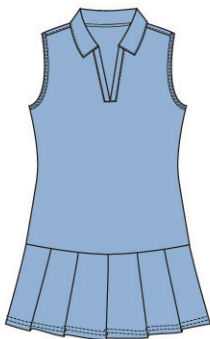

MX0904 CHARMING
Pique, Rounded Collar, Ruffled Button Placket,
100% Polyester Coolmax™,
Pink (4863), Powder Blue (5133), White (0013), S-XL
B1900

MX0905 PARADISE
Pique, Button Placket, Ruffled Armhole,
100% Polyester Coolmax™,
Pink (4863), Powder Blue (5133), White (0013), S-XL
B1800

MX4602 DARLING SKORT
Stretch Woven, Back Elastic, Decorative Buckle,
12.5" Outseam 95% Polyester, 5% Spandex,
Basic Navy (4883), Sand (1013), 7-14
B1750

MX4603 CHALLENGER SKORT
Performance Knit, Elastic Waistband, 12" Outseam,
94% Polyester, 6% Spandex,
White (0013), Black (9993), S-XL
B1750

KC4502-0753 AVA
Performance Comfort Knit, Light Pink Shorties,
SPF 45+, 78% Polyester, 12% Lycra™,
Pink Argyle, XS-XL
B1750

KC4502-0743 AVA
Performance Comfort Knit, Light Pink Shorties,
SPF 45+, 78% Polyester, 12% Lycra™,
Blue Argyle, XS-XL
B1750

MX0906-5133 PLAYDATE
Pique, Self Collar, Open Placket, Pleated Skirt,
100% Polyester Coolmax™,
Powder Blue, S-XL
B2250

MX0906-4863 PLAYDATE
Pique, Self Collar, Open Placket, Pleated Skirt,
100% Polyester Coolmax™,
Pink, S-XL
B2250