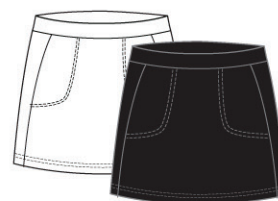

MX0904 CHARMING
Pique, Rounded Collar, Ruffled Button Placket,
100% Polyester Coolmax™,
Pink (4863), Powder Blue (5133), White (0013), S-XL
B1900

MX0905 PARADISE
Pique, Button Placket, Ruffled Armhole,
100% Polyester Coolmax™,
Pink (4863), Powder Blue (5133), White (0013), S-XL
B1800

MX4602 DARLING SKORT
Stretch Woven, Back Elastic, Decorative Buckle,
12.5" Outseam 95% Polyester, 5% Spandex,
Basic Navy (4883), Sand (1013), 7-14
B1750

MX4603 CHALLENGER SKORT
Performance Knit, Elastic Waistband, 12" Outseam,
94% Polyester, 6% Spandex,
White (0013), Black (9993), S-XL
B1750

KC4502-0753 AVA
Performance Comfort Knit, Light Pink Shorties,
SPF 45+, 78% Polyester, 12% Lycra™,
Pink Argyle, XS-XL
B1750

KC4502-0743 AVA
Performance Comfort Knit, Light Pink Shorties,
SPF 45+, 78% Polyester, 12% Lycra™,
Blue Argyle, XS-XL
B1750

MX4600 CRUISER SHORT
Stretch Woven, Button Closure, Adjustable Inside Elastic, 15" Outseam, 100% Polyester,
Black (9993), Basic Navy (4883), Sand (1013), White (0013), 7-14
B1750