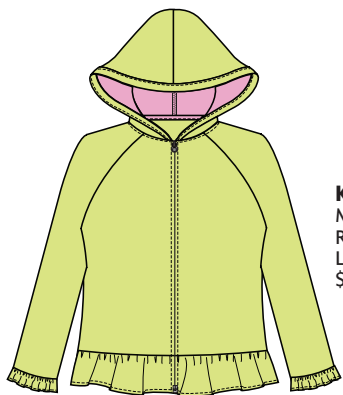

preppy days

KB0816-0013
Crew Neck
White, S-L
\$12.50

KB0813-4013
Contrast Color Collar,
Placket and Armhole Binding,
Limelight, XS-L
\$17.50

KB0804
Contrast Binding and Strapping,
Limelight (4013), Magul Pink (0693), XS-L
\$17.50

KB0808
Flutter Sleeve,
Limelight (4013), Magul Pink (0693), XS-L
\$17.50

KB0803-4013
Magul Pink Lined Hood,
Ruffle Hems,
Limelight, S-L
\$22.50

KB0814
A Line, 2" Slits at Side Hem,
Magul Pink (0693),
Murano Glass (8603), XS-L
\$20.00

KB0810-4013
3 Tier Flounce,
Limelight, XS-L
\$22.50

KB4505-4013
Warm-up Pant,
Limelight, S-L
\$22.50

KB4500
White Shorties,
Magul Pink (0693), Murano Glass (8603), XS-L
\$17.50

KB4502-4013
2" Slits at Side Hem, Violet Shorties,
Limelight XS-L
\$17.50