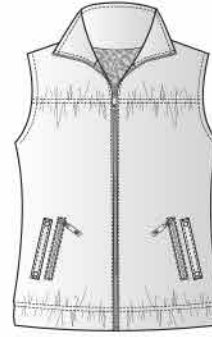

GA0567-9994 TUDOR SWEATER
Fine Gauge Knit Cardigan Sweater, Buttons, Stripe Ruffle
60% Cotton, 40% Rayon, Black, XS-XL
B3950

GA0566-7044 NAPOLI VEST
Shimmer Woven, Full Zip, Pocket Zippers,
Novelty Lining, SPF 45+, 54% Polyester,
46% Nylon, Silver, XS-XL
B4450