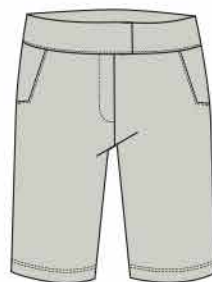

GA0560-6864 POMPANO
Performance Jersey, Button Placket, Shirttail Hem, SPF 45+, 93% Polyester, 7% Spandex, Amazon Print - White, XS-XXL
B3950

GA0558-7044 AZURE
Lurex Jersey, Funnel Neck, 64% Polyester, 25% Lurex, 11% Spandex, Silver, XS-XL
B3750

GA4202-1734 FUN SKORT
Performance Jersey, Straight Pull-On, Front & Back Pockets, 18" Outseam, SPF 45+, 93% Polyester, 7% Spandex, Amazon Print - Black, XS-XL
B4250

GA0564-0014 WHISTLER
Performance Pique, Button Y-Placket, Piping, Rouching, SPF 45+, 100% Polyester, White, XS-XL
B3750

GA0565-0014 GLADES
Shimmer Jersey, Mock Neck, Zipper, SPF 45+, 93% Polyester, 7% Spandex, White, XS-XL
B3950

GA0570-6864 PALMA
Performance Jersey, Shawl Collar, SPF 45+, 93% Polyester, 7% Spandex, Amazon Print - White, XS-XL
B3950

GA4201-1514 PROPER SKORT
Tail Tech Fit, Stretch Woven, Tab Front, Back Pocket, 18" Outseam, SPF 45+, 64% Polyester, 34% Rayon, 2% Spandex, Grey Pinstripe, 2-16
B4250

GA4209-1514 TAHOE SHORT
Tail Tech Fit, Stretch Woven, Tab Front, Back Pocket, 21" Outseam, SPF 45+, 64% Polyester, 34% Rayon, 2% Spandex, Grey Pinstripe, 2-18
B3950