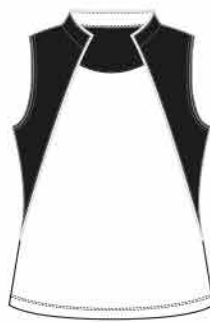

DAZZLE

DELIVERY DATES: November 15 - February 15

TAIL

GA0524-6884 MANHATTAN
Performance Jersey, Modified Racerback, Shawl Collar, SPF 45+, 91% Polyester, 9% Spandex, Glitz Print, XS-XL
B3750

GA0556-9994 BOCA
Shimmer Jersey, Funnel Neck, Piping, SPF 45+, 93% Polyester, 7% Spandex, Black, XS-XL
B3450

GA0557-0014 TYBEE
Performance Pique, Knit Collar, Button Placket, SPF 45+, 100% Polyester, White, XS-XL
B3250

GA0559-6874 HAMILTON
Performance Jersey, Open Placket with Ruffle, 7.5" Sleeve, SPF 45+, 91% Polyester, 9% Spandex, Copycat Print, XS-XXL
B3950