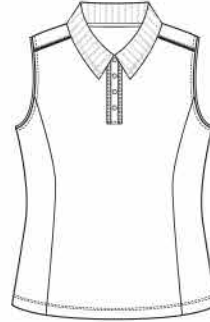

DAZZLE

DELIVERY DATES: November 15 - February 15

TAIL

GA0524-6884 MANHATTAN
Performance Jersey, Modified Racerback, Shawl Collar, SPF 45+, 91% Polyester, 9% Spandex, Glitz Print, XS-XL
B3750

GA0556-9994 BOCA
Shimmer Jersey, Funnel Neck, Piping, SPF 45+, 93% Polyester, 7% Spandex, Black, XS-XL
B3450

GA0557-0014 TYBEE
Performance Pique, Knit Collar, Button Placket, SPF 45+, 100% Polyester, White, XS-XL
B3250

GA0559-6874 HAMILTON
Performance Jersey, Open Placket with Ruffle, 7.5" Sleeve, SPF 45+, 91% Polyester, 9% Spandex, Copycat Print, XS-XXL
B3950