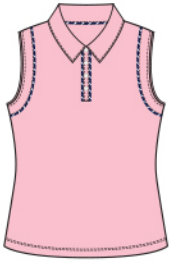

MX4603-0013 CHALLENGER SKORT
Performance Knit, Elastic Waistband, 12" Outseam, 94% Polyester, 6% Spandex, White, S-XL
B1750

ME0824-6154 LOVABLE
Performance Pique, Button Placket, Rope Piping, SPF 45+, 100% Polyester
Pink Quartz, S-XL
B1950