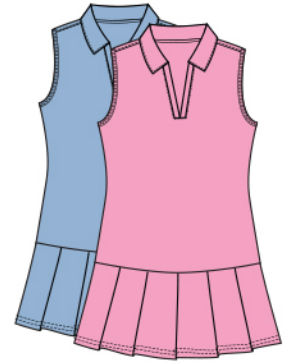

MX4606-6184 WHIMSY SKORT
Performance Jersey, Elastic Waistband, Layered Flounces, 12" Outseam 90% Polyester, 10% Spandex, Pink Punch, S-XL
B1950

MX4600-0013 CRUISER SHORT
Stretch Woven, Button Closure, Adjustable Inside Elastic, 15" Outseam, 100% Polyester, White, 7-14
B1750

MX0906 PLAYDATE

Pique, Self Collar, Open Placket, Pleated Skirt, 100% Polyester Coolmax™, Powder Blue (5133), Pink (4863), S-XL B2250

MX4600 CRUISER SHORT

Stretch Woven, Button Closure, Adjustable Inside Elastic, 15" Outseam, 100% Polyester, Black (9993), Basic Navy (4883), Sand (1013), White (0013), 7-14 B1750