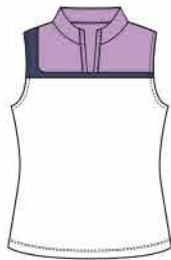

GIRLS

OASIS

january

MD0822-1624 GLITTER
Performance Jersey, Open Placket, Shoulder Insert, SPF 45+, 91% Polyester, 9% Spandex, Waverly Print, S-XL
B1950

MD0821-0014 GLAM
Performance Jersey, Mock Neck, Open Placket, SPF 45+, 91% Polyester, 9% Spandex, White, S-XL
B1950

MD0823-5064 FANTASTIC
Performance Jersey, Mandarin Collar, Snap Placket, SPF 45+, 91% Polyester, 9% Spandex, Iris, S-XL
B1950

MX0905-0013 PARADISE
Pique, Button Placket, Ruffled Armhole, 100% Polyester Coolmax™, White, S-XL
B1800

MX4603-0013 CHALLENGER SKORT
Performance Knit, Elastic Waistband, 12" Outseam, 94% Polyester, 6% Spandex, White, S-XL
B1750

MD4600-5814 CRUISER SHORT
Stretch Woven, Button Closure, Adjustable Inside Elastic, 15" Outseam, SPF 45+, 96% Polyester, 4% Lycra™, Lake Blue, 7-14
B1950