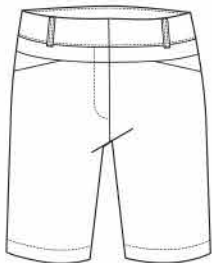

GD4216-5814 NAPLES CAPRI
Tail Tech Fit, Stretch Woven, No Waistband, Side Zipper, 20" Inseam, SPF 45+, 100% Polyester, Lake Blue, 2-18
B3950

GD0572-5064 YORK JACKET
Stretch Woven, Mock Neck, Full Zip, Novelty Lining,
SPF 45+, 100% Polyester, Iris, XS-XL
B4950

GD0607-1624 ROSA
Performance Jersey, Scoop Neck,
Front Zip Pockets, SPF 45+,
91% Polyester, 9% Spandex
Waverly Print, XS-XL
B4450

GB0580-0014 SANDBAR SWEATER
Cable Knit Cardigan Sweater, Agoya Shell Buttons,
60% Cotton, 40% Rayon, White, XS-XL
B3950

GD4255-1634 HOLDEN SKORT
Modern Fit, Stretch Woven, Hidden Waistband,
Back Pocket, 17" Outseam,
63% Polyester, 33% Rayon, 4% Spandex,
Lake Blue Pick Stitch, 2-16
B4250

GD4246-1634 HOLDEN CAPRI
Modern Fit, Stretch Woven,
Hidden Waistband, Back Pocket, 21" Inseam,
63% Polyester, 33% Rayon, 4% Spandex,
Lake Blue Pick Stitch, 2-18
B4250

GX4257-001X TECH SHORT
Tail Tech Fit, Stretch Woven, Body Shaper,
Back Pocket, 21" Outseam, SPF 45+,
94% Polyester, 6% Spandex, White, 2-18
B3500

GX4258-001X TECH CAPRI
Tail Tech Fit, Stretch Woven, Body Shaper, Back Pocket,
21" Inseam, SPF 45+, 94% Polyester, 6% Spandex,
White, 2-18
B3850