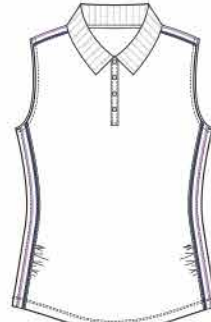

OASIS

DELIVERY DATES: January - March

TAIL

GD0599-5064 MIAMI
Performance Jersey, Mock Neck, Open Placket, SPF 45+, 91% Polyester, 9% Spandex, Iris, XS-XL
B3450

GD0600-1624 GROVE
Performance Jersey, Mandarin Collar, Zipper, Shoulder Insert, SPF 45+, 91% Polyester, 9% Spandex, Waverly Print, XS-XL
B3450

GD0601-0014 CAPTIVA
Performance Jersey, Knit Collar, Snap Placket, Stripe Ribbon, SPF 45+, 91% Polyester, 9% Spandex, White, XS-XL
B3250

GD0601-5064 CAPTIVA
Performance Jersey, Knit Collar, Snap Placket, Stripe Ribbon, SPF 45+, 91% Polyester, 9% Spandex, Iris, XS-XL
B3250

GD0508-1604 RIO
Performance Jersey, Funnel Neck, Cap Sleeve, Slit Placket, SPF 45+, 91% Polyester, 9% Spandex, Dripping Dots Print, XS-XL
B3950

GD0577-1614 SUNSET
Performance Jersey, Pleated Shawl Collar, Open Placket, SPF 45+, 91% Polyester, 9% Spandex, Rectangles Print, XS-XXL
B3950