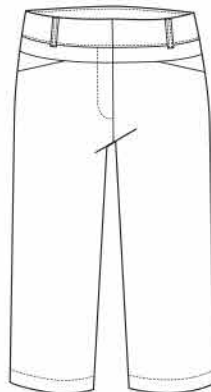

GD4216-5814 NAPLES CAPRI
Tail Tech Fit, Stretch Woven, No Waistband, Side Zipper, 20" Inseam, SPF 45+, 100% Polyester, Lake Blue, 2-18
B3950

GD0572-5064 YORK JACKET
Stretch Woven, Mock Neck, Full Zip, Novelty Lining,
SPF 45+, 100% Polyester, Iris, XS-XL
B4950

GD0607-1624 ROSA
Performance Jersey, Scoop Neck,
Front Zip Pockets, SPF 45+,
91% Polyester, 9% Spandex
Waverly Print, XS-XL
B4450

GB0580-0014 SANDBAR SWEATER
Cable Knit Cardigan Sweater, Agoya Shell Buttons,
60% Cotton, 40% Rayon, White, XS-XL
B3950

GD4255-1634 HOLDEN SKORT
Modern Fit, Stretch Woven, Hidden Waistband,
Back Pocket, 17" Outseam,
63% Polyester, 33% Rayon, 4% Spandex,
Lake Blue Pick Stitch, 2-16
B4250

GD4246-1634 HOLDEN CAPRI
Modern Fit, Stretch Woven,
Hidden Waistband, Back Pocket, 21" Inseam,
63% Polyester, 33% Rayon, 4% Spandex,
Lake Blue Pick Stitch, 2-18
B4250

GX4257-001X TECH SHORT
Tail Tech Fit, Stretch Woven, Body Shaper,
Back Pocket, 21" Outseam, SPF 45+,
94% Polyester, 6% Spandex, White, 2-18
B3500

GX4258-001X TECH CAPRI
Tail Tech Fit, Stretch Woven, Body Shaper, Back Pocket,
21" Inseam, SPF 45+, 94% Polyester, 6% Spandex,
White, 2-18
B3850