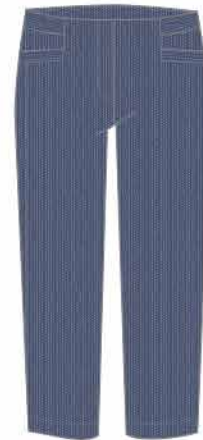

GA0564-0014 WHISTLER
Performance Pique, Button Y-Placket, Piping, Rouching, SPF 45+, 100% Polyester, White, XS-XL
B3750

GD4202-1614 FUN SKORT
Performance Jersey, Straight Pull-On, Front & Back Pockets, 18" Outseam, SPF 45+, 91% Polyester, 9% Spandex, Rectangles Print, XS-XL
B4250

GD4214-5064 NAPLES SKORT
Tail Tech Fit, Stretch Woven, No Waistband, Side Zipper, 19" Outseam, SPF 45+, 100% Polyester, Iris, 2-16
B3950

GD4215-5814 NAPLES SHORT
Tail Tech Fit, Stretch Woven, No Waistband, Side Zipper, 21" Outseam, SPF 45+, 100% Polyester, Lake Blue, 2-18
B3750

GD4216-5814 NAPLES CAPRI
Tail Tech Fit, Stretch Woven, No Waistband, Side Zipper, 20" Inseam, SPF 45+, 100% Polyester, Lake Blue, 2-18
B3950

GD0572-5064 YORK JACKET
Stretch Woven, Mock Neck, Full Zip, Novelty Lining,
SPF 45+, 100% Polyester, Iris, XS-XL
B4950

GD4255-1634 HOLDEN SKORT
Modern Fit, Stretch Woven, Hidden Waistband,
Back Pocket, 17" Outseam,
63% Polyester, 33% Rayon, 4% Spandex,
Lake Blue Pick Stitch, 2-16
B4250

GD4246-1634 HOLDEN CAPRI
Modern Fit, Stretch Woven,
Hidden Waistband, Back Pocket, 21" Inseam,
63% Polyester, 33% Rayon, 4% Spandex,
Lake Blue Pick Stitch, 2-18
B4250