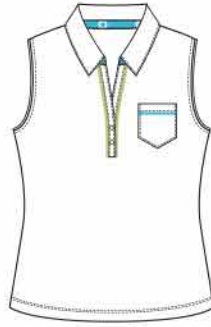

PLAYTIME

DELIVERY DATES: April - June

TAIL

GF0623-1934 RIVIERA
Performance Jersey, Mock Neck, Hidden Zipper, Stripe Slicing, SPF 45+, 91% Polyester, 9% Spandex, Paradise/Fairway Stripe, XS-XL B3450

GF0622-0014 MONTEREY
Performance Jersey, Snap Y-Placket, Piping, SPF 45+, 91% Polyester, 9% Spandex, White, XS-XL B3250

GF0625 SOUTH BEACH
Performance Jersey, Modified Tank, Piping, SPF 45+, 91% Polyester, 9% Spandex, Paradise (5834), Fairway (4924), XS-XL B3450

GF0082-1714 TEE
Performance Jersey, Slit Placket, SPF 45+, 91% Polyester, 9% Spandex, Contempo Print, XS-XL B3750

GF0592-1854 HARBOUR
Performance Jersey, Mock Neck, Stripe Slicing, SPF 45+, 91% Polyester, 9% Spandex, Summer Dot Print, XS-XL B3950

GF0588-1934 LUCAYA
Performance Jersey, Mock Neck, Stripe Slicing, SPF 45+, 91% Polyester, 9% Spandex, Paradise/Fairway Stripe, XS-XXL B3750