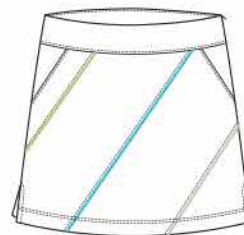

GF0592-1854 HARBOUR
Performance Jersey, Mock Neck, Stripe Slicing, SPF 45+, 91% Polyester, 9% Spandex, Summer Dot Print, XS-XL B3950

GF0588-1934 LUCAYA
Performance Jersey, Mock Neck, Stripe Slicing, SPF 45+, 91% Polyester, 9% Spandex, Paradise/Fairway Stripe, XS-XXL B3750

GF0627-0014 PALMETTO
Performance Jersey, Mandarin Collar, Snap Placket, SPF 45+, 91% Polyester, 9% Spandex, White, XS-XL B3750

GF0628-5834 LAUDERDALE
Performance Jersey, Snap Y-Placket, Piping, SPF 45+, 91% Polyester, 9% Spandex, Paradise, XS-XL B3450

GF0626-5834 MONTEGO
Performance Jersey, Shawl Collar, Cap Sleeve, Slit Placket, SPF 45+, 91% Polyester, 9% Spandex, Paradise, XS-XL B3950

GF0564-5834 WHISTLER
Performance Pique, Snap Y-Placket, Piping, Shoulder Rouching, SPF 45+, 91% Polyester, 9% Spandex, Paradise, XS-XL B3750

GF4202-1714 FUN SKORT
Performance Jersey, Straight Pull-On, Front & Back Pockets, 18" Outseam, SPF 45+, 91% Polyester, 9% Spandex, Contempo Print, XS-XL B4250

GF4252-0014 GLENDALE SKORT
Tail Tech Fit, Stretch Woven, Side Zipper, Piping, 18" Outseam, SPF 45+, 100% Polyester, White, 2-16 B4250