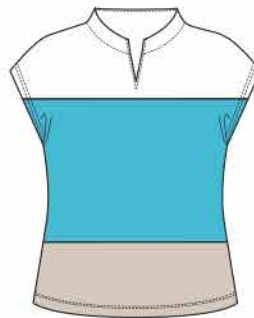

GF0625 SOUTH BEACH
Performance Jersey, Modified Tank, Piping, SPF 45+, 91% Polyester, 9% Spandex, Paradise (5834), Fairway (4924), XS-XL B3450

GF0082-1714 TEE
Performance Jersey, Slit Placket, SPF 45+, 91% Polyester, 9% Spandex, Contempo Print, XS-XL B3750

GF0592-1854 HARBOUR
Performance Jersey, Mock Neck, Stripe Slicing, SPF 45+, 91% Polyester, 9% Spandex, Summer Dot Print, XS-XL B3950

GF0588-1934 LUCAYA
Performance Jersey, Mock Neck, Stripe Slicing, SPF 45+, 91% Polyester, 9% Spandex, Paradise/Fairway Stripe, XS-XXL B3750

GF0627-0014 PALMETTO
Performance Jersey, Mandarin Collar, Snap Placket, SPF 45+, 91% Polyester, 9% Spandex, White, XS-XL B3750

GF0628-5834 LAUDERDALE
Performance Jersey, Snap Y-Placket, Piping, SPF 45+, 91% Polyester, 9% Spandex, Paradise, XS-XL B3450

GF4202-1714 FUN SKORT
Performance Jersey, Straight Pull-On, Front & Back Pockets, 18" Outseam, SPF 45+, 91% Polyester, 9% Spandex, Contempo Print, XS-XL B4250

GF4252-0014 GLENDALE SKORT
Tail Tech Fit, Stretch Woven, Side Zipper, Piping, 18" Outseam, SPF 45+, 100% Polyester, White, 2-16 B4250