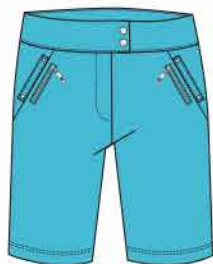

GF0626-5834 MONTEGO
Performance Jersey, Shawl Collar, Cap Sleeve, Slit Placket, SPF 45+, 91% Polyester, 9% Spandex, Paradise, XS-XL B3950

GF0564-5834 WHISTLER
Performance Pique, Snap Y-Placket, Piping, Shoulder Rouching, SPF 45+, 91% Polyester, 9% Spandex, Paradise, XS-XL B3750

GF4202-1714 FUN SKORT
Performance Jersey, Straight Pull-On, Front & Back Pockets, 18" Outseam, SPF 45+, 91% Polyester, 9% Spandex, Contempo Print, XS-XL B4250

GF4252-0014 GLENDALE SKORT
Tail Tech Fit, Stretch Woven, Side Zipper, Piping, 18" Outseam, SPF 45+, 100% Polyester, White, 2-16 B4250

GF0635-5834 CHATHAM SWEATER VEST
 Lightweight Sweater Vest, V-Neck
 60% Cotton, 40% Rayon
 Paradise, XS-XL
 B3950

GF0581-1714 HERMOSA DRESS
 Performance Jersey, Shawl Collar, Faux Wrap Front,
 SPF 45+, 91% Polyester, 9% Spandex,
 Contempo Print, XS-XL
 B4450

GF4229-4924 BURBANK SHORT
 Modern Fit, Stretch Twill, Double Front Pockets,
 Back Pocket, 21" Outseam, SPF 45+,
 100% Polyester, Fairway, 2-18
 B3750

GF4229-5834 BURBANK SHORT
 Modern Fit, Stretch Twill, Double Front Pockets,
 Back Pocket, 21" Outseam, SPF 45+,
 100% Polyester, Paradise, 2-18
 B3750