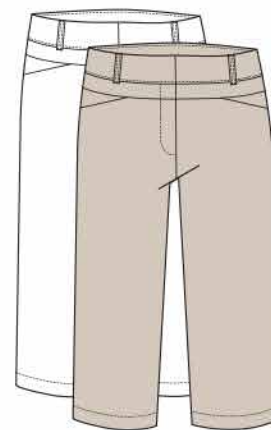

GF4229-4924 BURBANK SHORT
 Modern Fit, Stretch Twill, Double Front Pockets,
 Back Pocket, 21" Outseam, SPF 45+,
 100% Polyester, Fairway, 2-18
 B3750

GF4229-5834 BURBANK SHORT
 Modern Fit, Stretch Twill, Double Front Pockets,
 Back Pocket, 21" Outseam, SPF 45+,
 100% Polyester, Paradise, 2-18
 B3750

GF4253-1924 PEACHTREE SKORT
 Tail Tech Fit, Stretch Woven, Belt Loops,
 Back Pocket, 19" Outseam, SPF 45+,
 70% Cotton, 28% Nylon, 2% Spandex,
 Summer Plaid, 2-16
 B4250

GF4254-1924 PEACHTREE PEDAL PUSHER
 Tail Tech Fit, Stretch Woven, Belt Loops, Back Pocket,
 17" Inseam, SPF 45+,
 70% Cotton, 28% Nylon, 2% Spandex,
 Summer Plaid, 2-18
 B4250

GX4256 TECH SKORT
 Tail Tech Fit, Stretch Woven, Body Shaper,
 Back Pocket, 18" Outseam, SPF 45+,
 94% Polyester, 6% Spandex,
 White (001X), Chino (114X), 2-18
 B3750

GX4257 TECH SHORT
 Tail Tech Fit, Stretch Woven, Body Shaper,
 Back Pocket, 21" Outseam, SPF 45+,
 94% Polyester, 6% Spandex,
 White (001X), Chino (114X), 2-18
 B3500