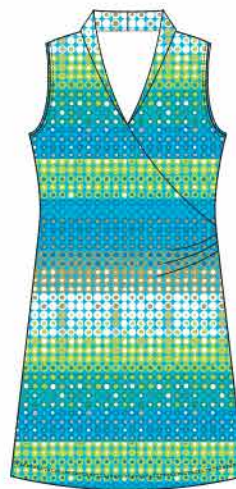

GF0627-0014 PALMETTO
Performance Jersey, Mandarin Collar, Snap Placket, SPF 45+, 91% Polyester, 9% Spandex, White, XS-XL B3750

GF0628-5834 LAUDERDALE
Performance Jersey, Snap Y-Placket, Piping, SPF 45+, 91% Polyester, 9% Spandex, Paradise, XS-XL B3450

GF0626-5834 MONTEGO
Performance Jersey, Shawl Collar, Cap Sleeve, Slit Placket, SPF 45+, 91% Polyester, 9% Spandex, Paradise, XS-XL B3950

GF0564-5834 WHISTLER
Performance Pique, Snap Y-Placket, Piping, Shoulder Rouching, SPF 45+, 91% Polyester, 9% Spandex, Paradise, XS-XL B3750

GF4202-1714 FUN SKORT
Performance Jersey, Straight Pull-On, Front & Back Pockets, 18" Outseam, SPF 45+, 91% Polyester, 9% Spandex, Contempo Print, XS-XL B4250

GF4252-0014 GLENDALE SKORT
Tail Tech Fit, Stretch Woven, Side Zipper, Piping, 18" Outseam, SPF 45+, 100% Polyester, White, 2-16 B4250

GF0635-5834 CHATHAM SWEATER VEST
 Lightweight Sweater Vest, V-Neck
 60% Cotton, 40% Rayon
 Paradise, XS-XL
 B3950

GF0581-1714 HERMOSA DRESS
 Performance Jersey, Shawl Collar, Faux Wrap Front,
 SPF 45+, 91% Polyester, 9% Spandex,
 Contempo Print, XS-XL
 B4450