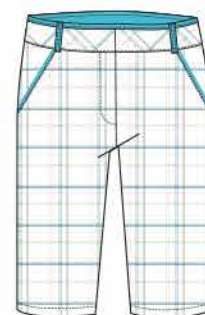

GF4202-1714 FUN SKORT
Performance Jersey, Straight Pull-On, Front & Back Pockets, 18" Outseam, SPF 45+, 91% Polyester, 9% Spandex, Contempo Print, XS-XL B4250

GF4252-0014 GLENDALE SKORT
Tail Tech Fit, Stretch Woven, Side Zipper, Piping, 18" Outseam, SPF 45+, 100% Polyester, White, 2-16 B4250

GF0635-5834 CHATHAM SWEATER VEST
 Lightweight Sweater Vest, V-Neck
 60% Cotton, 40% Rayon
 Paradise, XS-XL
 B3950

GF0581-1714 HERMOSA DRESS
 Performance Jersey, Shawl Collar, Faux Wrap Front,
 SPF 45+, 91% Polyester, 9% Spandex,
 Contempo Print, XS-XL
 B4450

GF4229-4924 BURBANK SHORT
 Modern Fit, Stretch Twill, Double Front Pockets,
 Back Pocket, 21" Outseam, SPF 45+,
 100% Polyester, Fairway, 2-18
 B3750

GF4229-5834 BURBANK SHORT
 Modern Fit, Stretch Twill, Double Front Pockets,
 Back Pocket, 21" Outseam, SPF 45+,
 100% Polyester, Paradise, 2-18
 B3750

GF4253-1924 PEACHTREE SKORT
 Tail Tech Fit, Stretch Woven, Belt Loops,
 Back Pocket, 19" Outseam, SPF 45+,
 70% Cotton, 28% Nylon, 2% Spandex,
 Summer Plaid, 2-16
 B4250

GF4254-1924 PEACHTREE PEDAL PUSHER
 Tail Tech Fit, Stretch Woven, Belt Loops, Back Pocket,
 17" Inseam, SPF 45+,
 70% Cotton, 28% Nylon, 2% Spandex,
 Summer Plaid, 2-18
 B4250