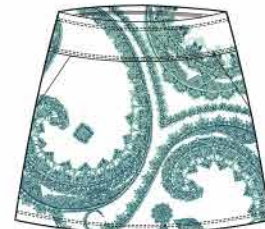

GB0577-6904 SUNSET
Performance Jersey, Pleated Shawl Collar, Open Placket, SPF 45+, 91% Polyester, 9% Spandex, Intermix Print, XS-XXL
B3950

GB0578-1554 SARATOGA
Performance Jersey, Mandarin Collar, Zipper, SPF 45+, 91% Polyester, 9% Spandex, Escalation Print, XS-XL
B3950

GB0579-4414 SHORESIDE
Performance Jersey, Framed Open Placket, SPF 45+, 91% Polyester, 9% Spandex, Bimini, XS-XXL
B3450

GB0579-0014 SHORESIDE
Flat Mesh, Framed Open Placket, 100% Polyester, White, XS-XXL
B3450

GB4233-5804 BELMONT SHORT
Tail Tech Fit, Stretch Woven, Snap Pockets, Back Pocket, 21" Inseam, SPF 45+, 94% Polyester, 6% Spandex, Deep Sea, 2-18
B3750

GB4234-5804 BELMONT CAPRI
Tail Tech Fit, Stretch Woven, Snap Pockets, Back Pocket, 21" Inseam, SPF 45+, 94% Polyester, 6% Spandex, Deep Sea, 2-18
B3950

GB4202-6894 FUN SKORT
Performance Jersey, Straight Pull-On, Front & Back Pockets, 18" Outseam, SPF 45+, 91% Polyester, 9% Spandex, Paisley Print, XS-XL
B4250

GB4103-6994 FRINGE SKORT
Performance Jersey, A-Line Pull-On, Back Pocket, 18" Outseam, SPF 45+, 91% Polyester, 9% Spandex, Mayfair Print, XS-XL
B4250