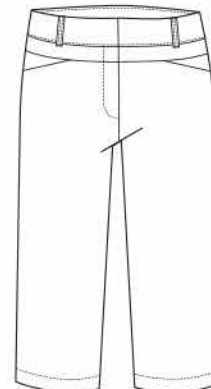

GB4202-6894 FUN SKORT
Performance Jersey, Straight Pull-On, Front & Back Pockets, 18" Outseam, SPF 45+, 91% Polyester, 9% Spandex, Paisley Print, XS-XL
B4250

GB4103-6994 FRINGE SKORT
Performance Jersey, A-Line Pull-On, Back Pocket, 18" Outseam, SPF 45+, 91% Polyester, 9% Spandex, Mayfair Print, XS-XL
B4250

GB4236-4424 BELMONT PEDAL PUSHER
Tail Tech Fit, Stretch Woven, Snap Pockets, Back Pocket, 17" Inseam, SPF 45+, 94% Polyester, 6% Spandex, Surf Green, 2-18
B3950

GB4235-4424 BELMONT SKORT
Tail Tech Fit, Stretch Woven, Snap Pockets, Back Pocket, 19" Outseam, SPF 45+, 94% Polyester, 6% Spandex, Surf Green, 2-16
B3950

GX4256-001X TECH SKORT
Tail Tech Fit, Stretch Woven, Body Shaper, Back Pocket, 18" Outseam, SPF 45+, 94% Polyester, 6% Spandex, White, 2-18
B3750

GX4257-001X TECH SHORT
Tail Tech Fit, Stretch Woven, Body Shaper, Back Pocket, 21" Outseam, SPF 45+, 94% Polyester, 6% Spandex, White, 2-18
B3500