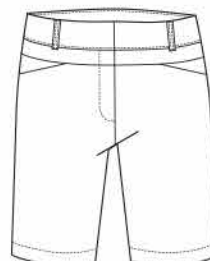

GB4233-5804 BELMONT SHORT
Tail Tech Fit, Stretch Woven, Snap Pockets, Back Pocket, 21" Inseam, SPF 45+, 94% Polyester, 6% Spandex, Deep Sea, 2-18
B3750

GB4234-5804 BELMONT CAPRI
Tail Tech Fit, Stretch Woven, Snap Pockets, Back Pocket, 21" Inseam, SPF 45+, 94% Polyester, 6% Spandex, Deep Sea, 2-18
B3950

GB4202-6894 FUN SKORT
Performance Jersey, Straight Pull-On, Front & Back Pockets, 18" Outseam, SPF 45+, 91% Polyester, 9% Spandex, Paisley Print, XS-XL
B4250

GB4103-6994 FRINGE SKORT
Performance Jersey, A-Line Pull-On, Back Pocket, 18" Outseam, SPF 45+, 91% Polyester, 9% Spandex, Mayfair Print, XS-XL
B4250

GB4236-4424 BELMONT PEDAL PUSHER
Tail Tech Fit, Stretch Woven, Snap Pockets, Back Pocket, 17" Inseam, SPF 45+, 94% Polyester, 6% Spandex, Surf Green, 2-18
B3950

GB4235-4424 BELMONT SKORT
Tail Tech Fit, Stretch Woven, Snap Pockets, Back Pocket, 19" Outseam, SPF 45+, 94% Polyester, 6% Spandex, Surf Green, 2-16
B3950

GX4256-001X TECH SKORT
Tail Tech Fit, Stretch Woven, Body Shaper, Back Pocket, 18" Outseam, SPF 45+, 94% Polyester, 6% Spandex, White, 2-18
B3750

GX4257-001X TECH SHORT
Tail Tech Fit, Stretch Woven, Body Shaper, Back Pocket, 21" Outseam, SPF 45+, 94% Polyester, 6% Spandex, White, 2-18
B3500