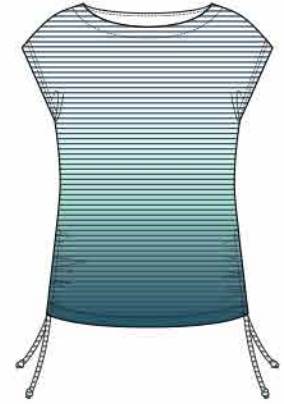

GB0582-1554 INDIO
Performance Jersey, Dolman Sleeve, Side Ties,
Tunic Length, SPF 45+, 91% Polyester, 9% Spandex,
Escalation Print, XS-XL
B3450