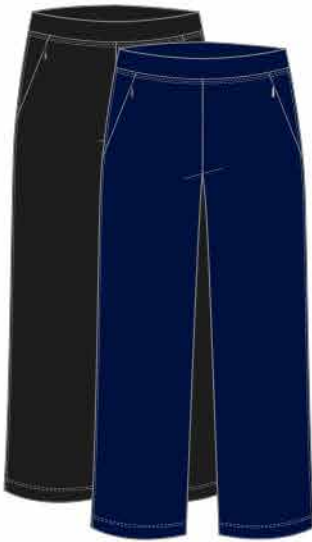

**TX6909 SHORT STORY**

White Shorties with Mesh Ball Pockets, 4" Inseam, SPF 45+, 93% Polyester, 7% Spandex, White (001X), Black (999X), XS-XXL  
B1350

**TX3331 MILA**

Comfort Compression, Racerback, SPF 45+, 93% Polyester, 7% Spandex, Black (999X), Nude (111X), White (001X), S-XL  
B1250

**TX3330 KRISTA**

Comfort Compression, Strappy, SPF 45+, 93% Polyester, 7% Spandex, Black (999X), Nude (111X), White (001X), S-XL  
B1250

**AC3087, AD3087 PRIORITY**

Performance Jersey, Pockets, Reflective Logos, SPF 45+, 93% Polyester, 7% Spandex, Black (AC3087-9994), Navy Blue (AD3087-5344), XS-XXL B3450

**AB3340, AC3340 RAPID**

Side Pockets, Aeration Mesh, Reflective Piping and Bar Logo, 25" Length, SPF 45+, 100% Polyester Black (AB3340-9993), Navy Blue (AC3340-5343), XS-XL B3500

**AB3341, AC3341 PREMIUM**

Adjustable Hem, Thumb Hole, Aeration Mesh, Pockets, Reflective Logo, SPF 45+, 100% Polyester Black (AB3341-9993), Navy Blue (AC3341-5343), XS-XL B3750

**TX6227-999X RALLY**

Performance Jersey, Pockets, 31.5" Inseam, SPF 45+, 93% Polyester, 7% Spandex, Black (999X), Navy Blue (5344), XS-XXL B3250