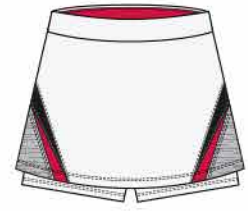

TC6093-0014 EBONY
Performance Jersey, Shorties, 13.5" Length,
SPF 45+, 93% Polyester, 7% Spandex,
White, XS-XL
B3250