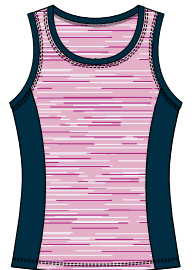

**GIRLS &
TODDLER**

**DESERT
SPRINGS**

Stylish silhouettes in pink space dye fabric will "wow" even the youngest tennis players.

january 01.2014

GIRLS

KB0829-6606 ELATED

Performance Jersey, Performance Space Dye, SPF 45+
96% Polyester, 4% Spandex
Bouquet S-XL
B2250

KB0826-6606 GENUINE

Performance Space Dye, SPF 45+
96% Polyester, 4% Spandex
Bouquet S-XL
B1750

KB0827-0016 SINCERE

Performance Jersey, Performance Space Dye Inserts, SPF 45+
91% Polyester, 9% Spandex
White S-XL
B1750

KB0830-6606 DAKOTA

Performance Space Dye, Performance Jersey, SPF 45+
96% Polyester, 4% Spandex
Bouquet S-XL
B1950

KB4509-0926 AUBREY SKIRT

Performance Jersey, Performance Space Dye Flounce, Shorties, SPF 45+
91% Polyester, 9% Spandex
Bouquet Multi S-XL
B1950